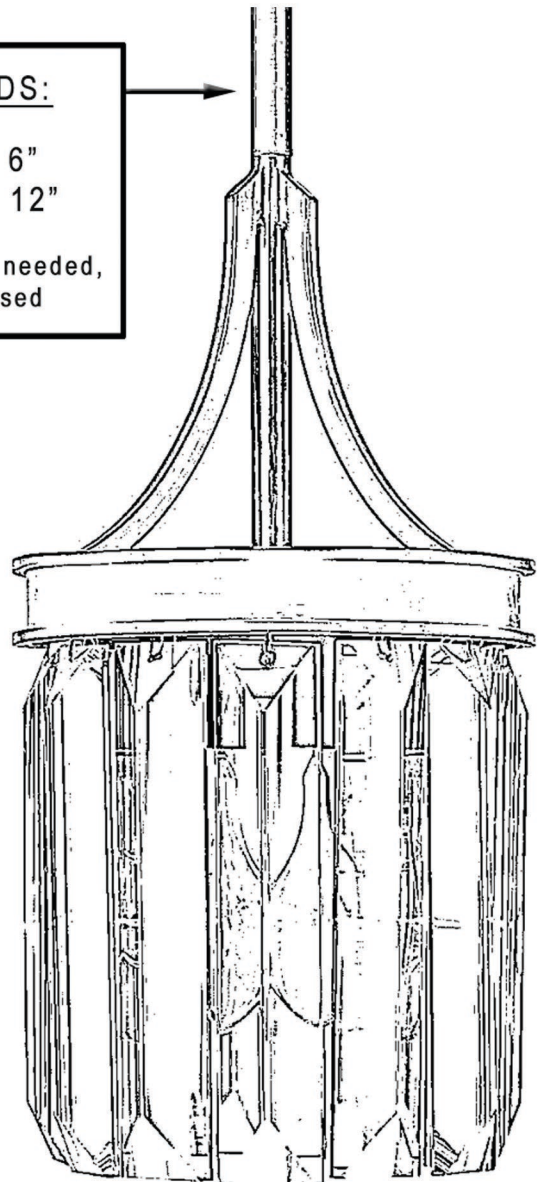

urban ambiance

UHP2460

INTERIOR PENDANT LIGHT

DOWNRODS:
ONE (1): 6"
FOUR (4): 12"
Use as many as needed,
discard unused

HEIGHT:
11-1/4"

DIAMETER:
6"

Collection	Lille
Finish	Olde Bronze
Shade	Clear
Bulb Type	A19 Medium Base
Bulb Wattage	100W
Number of Bulbs	1
Bulbs Included	NO
Certification	UL
Rated For	Dry Locations
Weight	8.36 Pounds
Chain Length	8 inches
Extension Rods	One 6", Four 12"
Material Construction	Steel