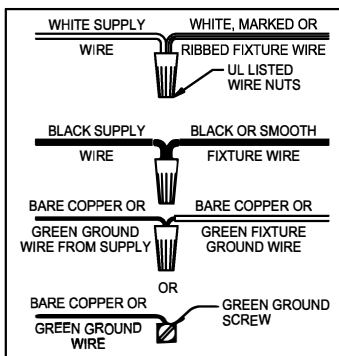

WARNING - If any Special Control Devices are used with this Fixture, Follow the Instructions Carefully to assure full compliance with N.E.C. requirements. If there are any questions, contact a Qualified Electrical Contractor.

CAUTION - All glass is fragile, use care when handling Glass component(s) and or Lamp(s).

WARNING - This product contains chemicals known to the State of California to cause cancer, birth defects and /or other reproductive harm. Thoroughly wash hands after installing, handling, cleaning, or otherwise touching this product.

CANOPY MOUNTING & WIRE CONNECTION ASSEMBLY STEPS:

Attach (N), (P) to achieve overall desired length.
Una (N), (P) para lograr la longitud deseada.
Joignez (N), (P) pour obtenir la longueur voulue.

1. D,E → A
2. R → D
3. B,A → C
4. F → P,N,M
5. P → Q
6. M → N
7. L → M,K
8. F → L,K,H
9. F → G
10. H,J → D