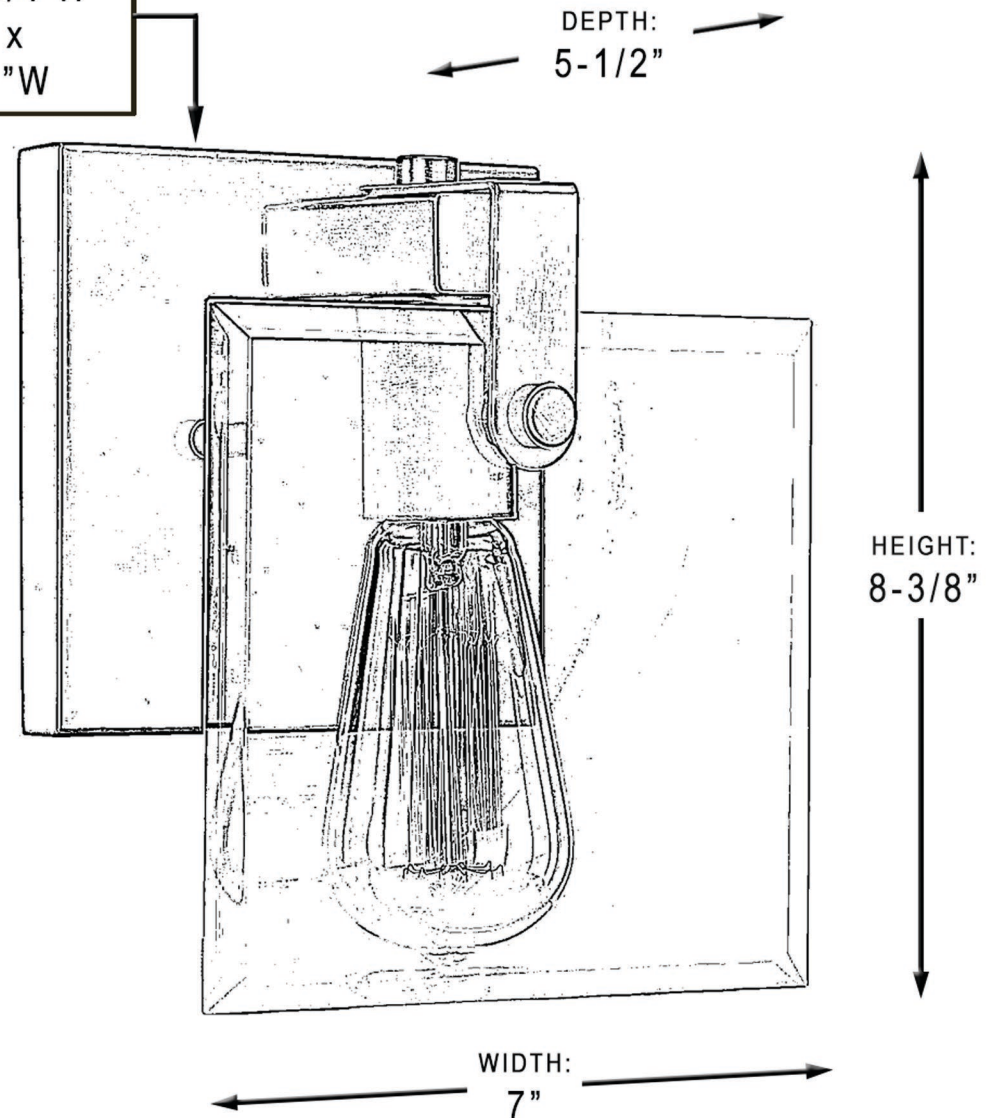

## UHP2455

INTERIOR WALL SCONCE

BACKPLATE:  
6-3/4" H  
X  
7" W

Collection	Bristol
Finish	Brushed Nickel
Shade	Clear
Bulb Type	A19 Medium Base
Bulb Wattage	60W
Number of Bulbs	1
Bulbs Included	NO
Certification	UL
Rated For	Damp Locations
Weight	1.98 Pounds
Chain Length	N/A
Extension Rods	N/A
Material Construction	Steel