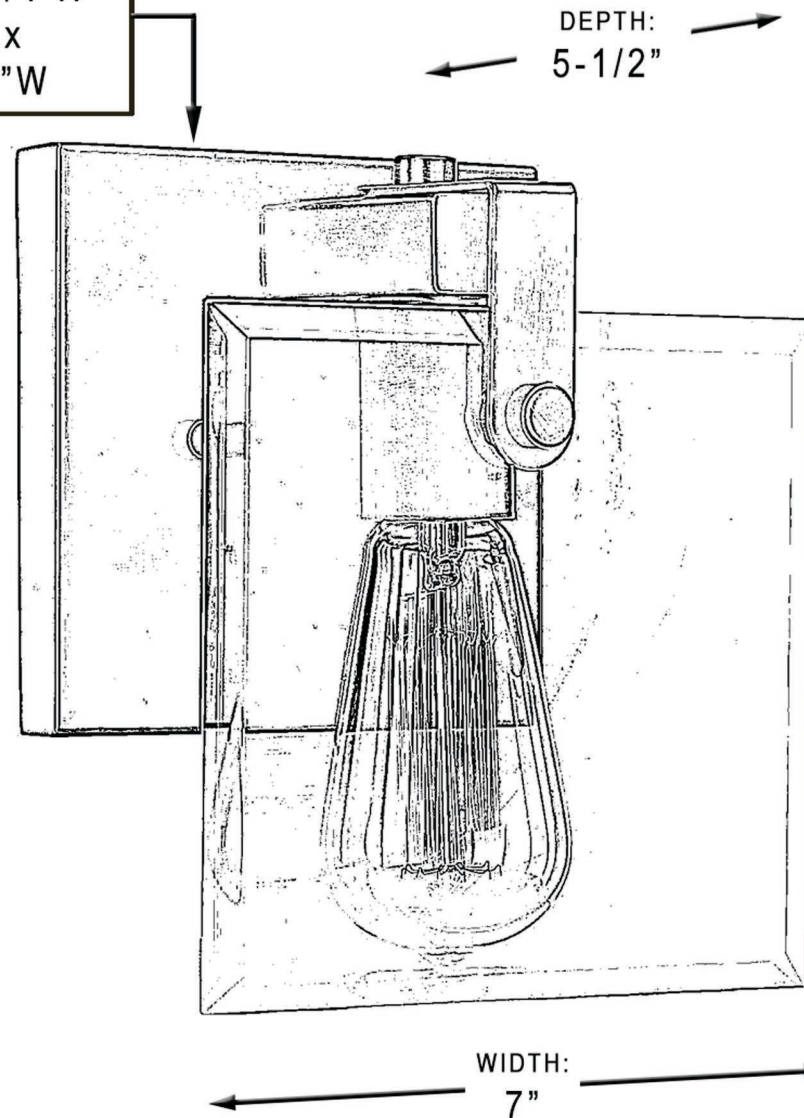

urban ambiance

UHP2454

INTERIOR WALL SCONCE

BACKPLATE:
6-3/4" H
X
7" W

Collection	Bristol
Finish	Olde Bronze
Shade	Clear
Bulb Type	A19 Medium Base
Bulb Wattage	60W
Number of Bulbs	1
Bulbs Included	NO
Certification	UL
Rated For	Damp Locations
Weight	1.98 Pounds
Chain Length	N/A
Extension Rods	N/A
Material Construction	Steel