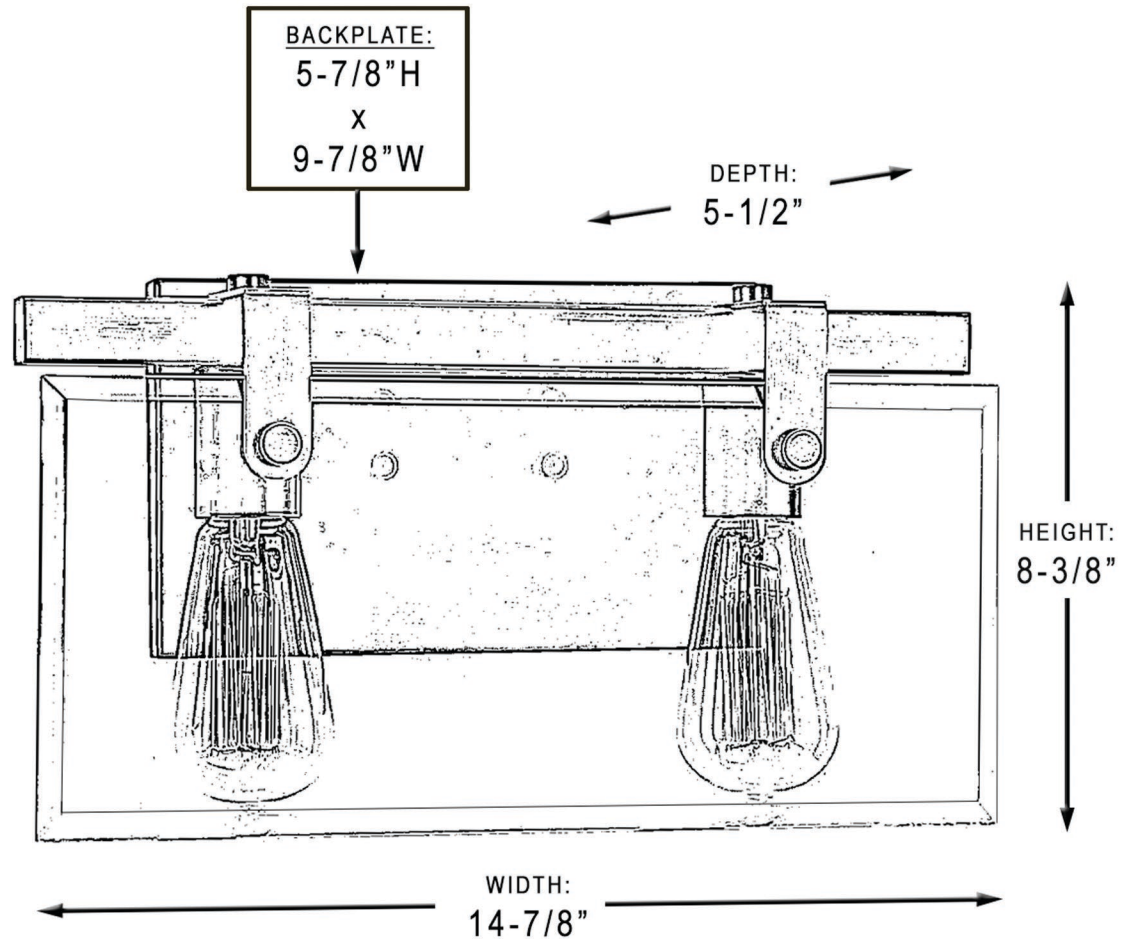

urban ambiance

UHP2453

INTERIOR BATHROOM FIXTURE

Collection	Bristol
Finish	Brushed Nickel
Shade	Clear
Bulb Type	A19 Medium Base
Bulb Wattage	60W
Number of Bulbs	2
Bulbs Included	NO
Certification	UL
Rated For	Damp Locations
Weight	3 Pounds
Chain Length	N/A
Extension Rods	N/A
Material Construction	Steel