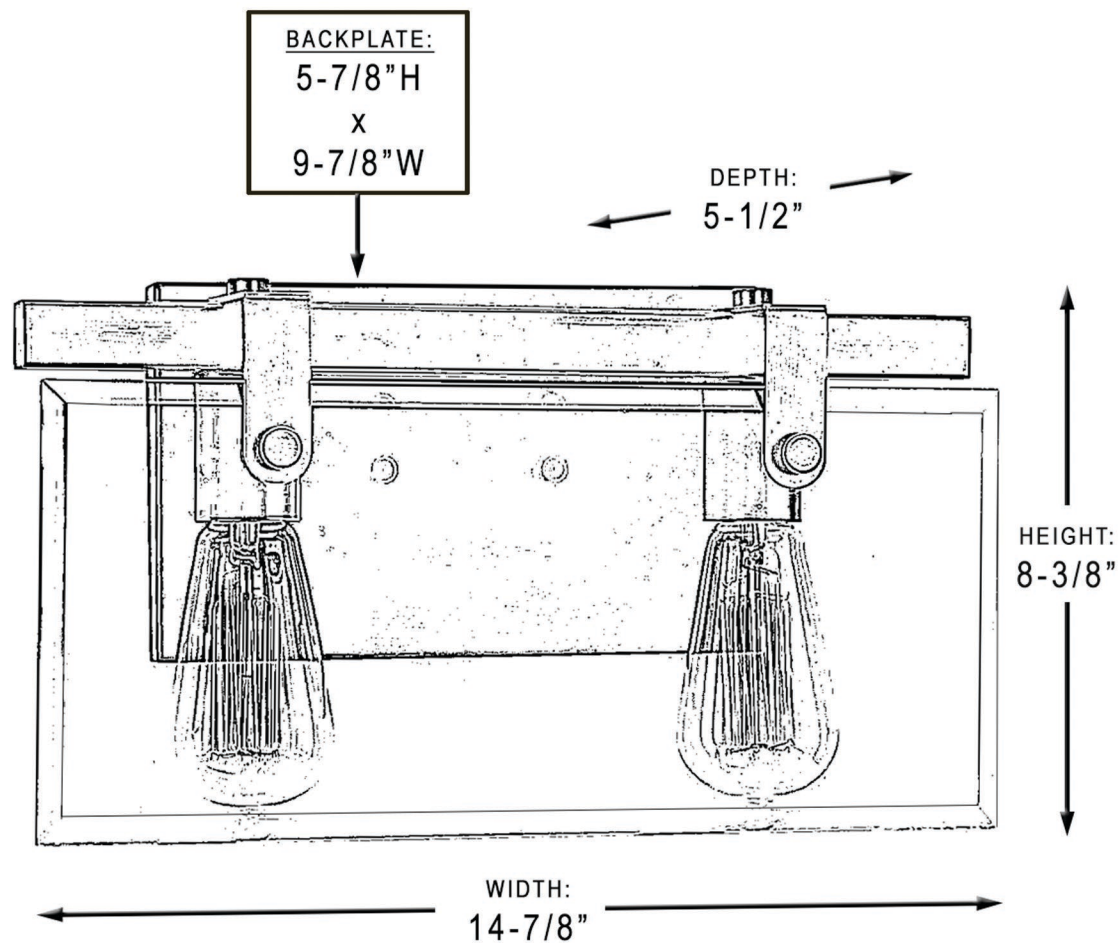

urban ambiance

UHP2452

INTERIOR BATHROOM FIXTURE

Collection	Bristol
Finish	Olde Bronze
Shade	Clear
Bulb Type	A19 Medium Base
Bulb Wattage	60W
Number of Bulbs	2
Bulbs Included	NO
Certification	UL
Rated For	Damp Locations
Weight	3 Pounds
Chain Length	N/A
Extension Rods	N/A
Material Construction	Steel