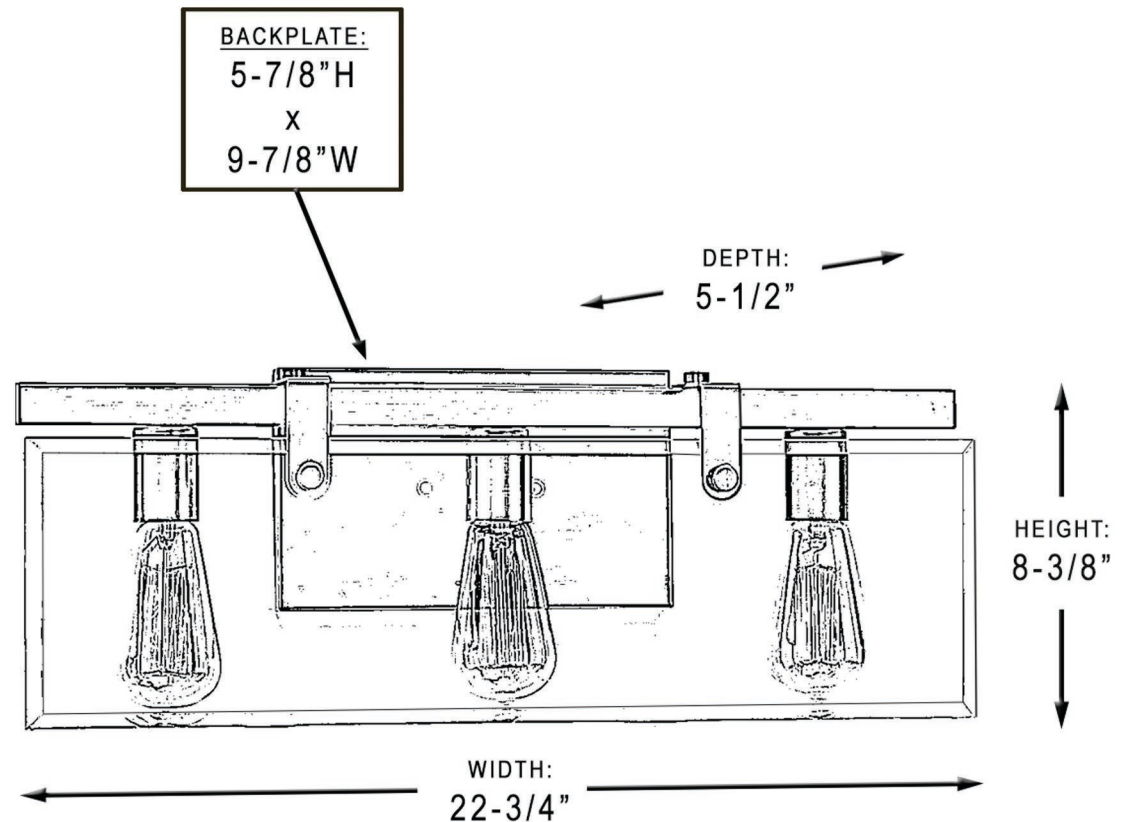

urban ambiance

UHP2451

INTERIOR BATHROOM FIXTURE

Collection	Bristol
Finish	Brushed Nickel
Shade	Clear
Bulb Type	A19 Medium Base
Bulb Wattage	60W
Number of Bulbs	3
Bulbs Included	NO
Certification	UL
Rated For	Damp Locations
Weight	5.29 Pounds
Chain Length	N/A
Extension Rods	N/A
Material Construction	Steel