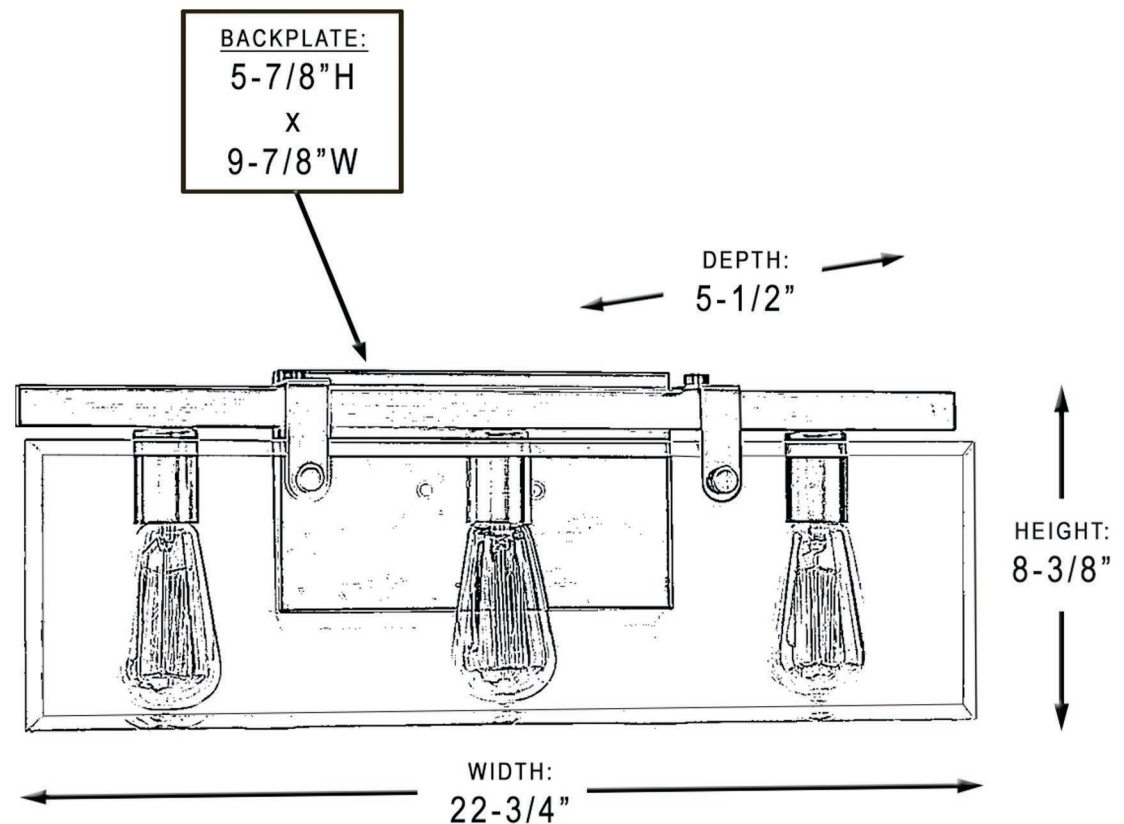

urban ambiance

UHP2450

INTERIOR BATHROOM FIXTURE

| | |
|------------------------------|-----------------|
| Collection | Bristol |
| Finish | Olde Bronze |
| Shade | Clear |
| Bulb Type | A19 Medium Base |
| Bulb Wattage | 60W |
| Number of Bulbs | 3 |
| Bulbs Included | NO |
| Certification | UL |
| Rated For | Damp Locations |
| Weight | 5.29 Pounds |
| Chain Length | N/A |
| Extension Rods | N/A |
| Material Construction | Steel |