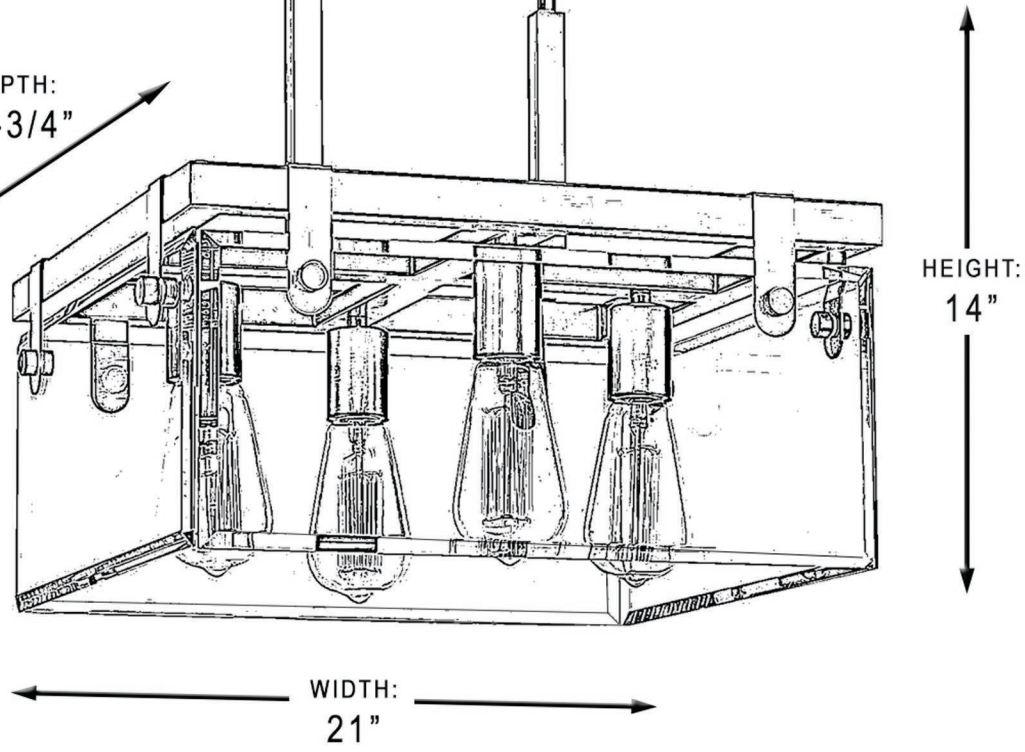

urban ambiance

UHP2448

INTERIOR CHANDELIER

DOWNRODS:
TWO (2): 6"
EIGHT (8): 12"
Use as many as needed,
discard unused

DEPTH:
14-3/4"

Collection	Bristol
Finish	Olde Bronze
Shade	Clear
Bulb Type	A19 Medium Base
Bulb Wattage	60W
Number of Bulbs	4
Bulbs Included	NO
Certification	UL
Rated For	Dry Locations
Weight	18.12 Pounds
Chain Length	8 inches
Extension Rods	Two 6", Eight 12"
Material Construction	Steel