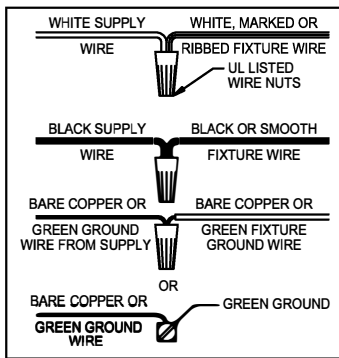

WARNING - If any Special Control Devices are used with this Fixture, Follow the Instructions Carefully to assure full compliance with N.E.C. requirements. If there are any questions, contact a Qualified Electrical Contractor.
WARNING - This product contains chemicals known to the State of California to cause cancer, birth defects and /or other reproductive harm. Thoroughly wash hands after installing, handling, cleaning, or otherwise touching this product.
CAUTION - All glass is fragile, use care when handling Glass component(s) and or Lamp(s).

ASSEMBLY STEPS:
MODE D'ASSEMBLAGE:
PASOS PARA ENSAMBLAR:

1. #29 (Ø.136) (3.5mm) → C
2. V,U,T → C
3. D,E → A
4. W → D
5. B,A → C
6. F → P,N,M
7. P → Q
8. M → N
9. L → M,K
10. F → L,K,H
11. F → G
12. J,H → D
13. R,S → X
14. Y,S,AA → Z
15. CC → BB