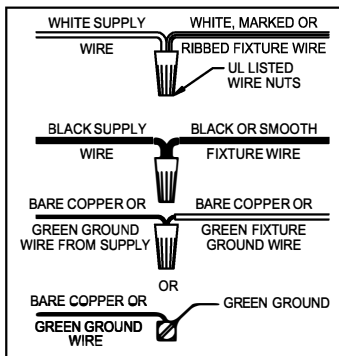

B, C, G & CC (NOT FURNISHED) (NON FOURNIE) (NO INCLUIDA)

WARNING - If any Special Control Devices are used with this Fixture, Follow the Instructions Carefully to assure full compliance with N.E.C. requirements. If there are any questions, contact a Qualified Electrical Contractor.

CAUTION - All glass is fragile, use care when handling Glass component(s) and or Lamp(s).

ASSEMBLY STEPS:

MODE D'ASSEMBLAGE:

PASOS PARA ENSAMBLAR:

1. D,E → A
2. B,A → C
3. W → D
4. F → G
5. J,H → D
6. R,S → X
7. Y,S,AA → Z
8. CC → BB