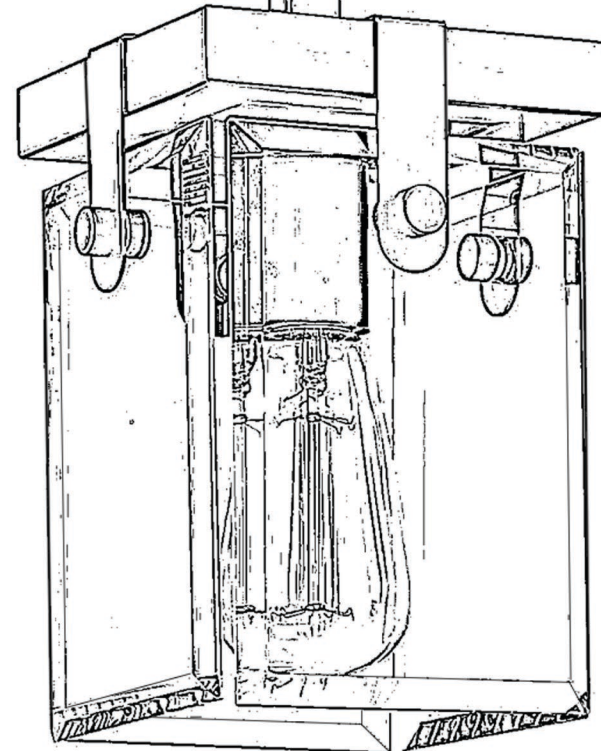

### INTERIOR PENDANT LIGHT

DOWNRODS:  
ONE (1): 6"  
FOUR (4): 12"  
Use as many as needed,  
discard unused

DEPTH:  
6-1/2"

HEIGHT:  
11-7/8"

WIDTH:  
6-1/2"

<b>Collection</b>	Bristol
<b>Finish</b>	Brushed Nickel
<b>Shade</b>	Clear
<b>Bulb Type</b>	A19 Medium Base
<b>Bulb Wattage</b>	60W
<b>Number of Bulbs</b>	1
<b>Bulbs Included</b>	NO
<b>Certification</b>	UL
<b>Rated For</b>	Dry Locations
<b>Weight</b>	6.61 Pounds
<b>Chain Length</b>	8 inches
<b>Extension Rods</b>	One 6", Four 12"
<b>Material Construction</b>	Steel