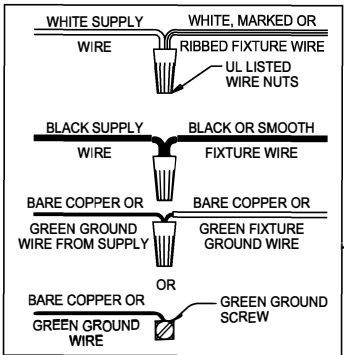

WARNING - If any Special Control Devices are used with this Fixture, Follow the Instructions Carefully to assure full compliance with N.E.C. requirements. If there are any questions, contact a Qualified Electrical Contractor.

CAUTION - All glass is fragile, use care when handling Glass component(s) and or Lamp(s).

WARNING - This product contains chemicals known to the State of California to cause cancer, birth defects and /or other reproductive harm. Thoroughly wash hands after installing, handling, cleaning, or otherwise touching this product.

CANOPY MOUNTING & WIRE CONNECTION ASSEMBLY STEPS:

Attach (N), (P) to achieve overall desired length.
Joignez (N), (P) pour obtenir la longueur voulue.
Una (N), (P) para lograr la longitud deseada.