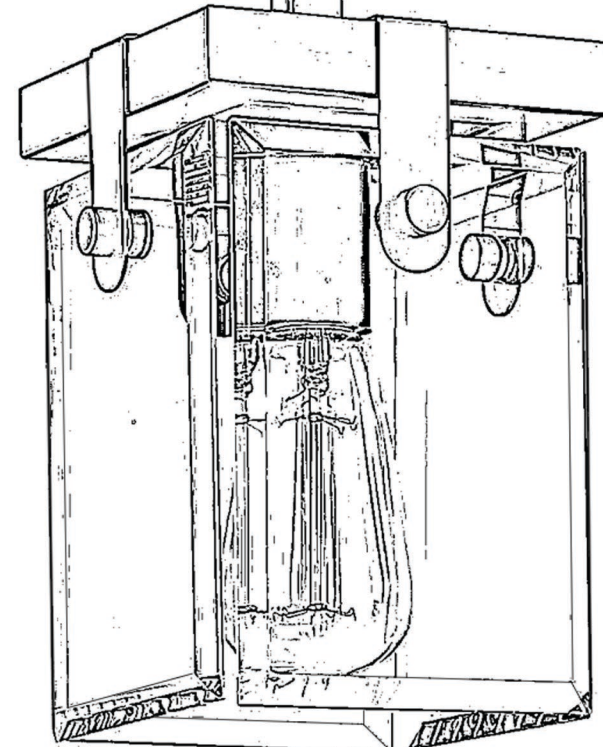

urban ambiance

UHP2446

INTERIOR PENDANT LIGHT

Collection	Bristol
Finish	Olde Bronze
Shade	Clear
Bulb Type	A19 Medium Base
Bulb Wattage	60W
Number of Bulbs	1
Bulbs Included	NO
Certification	UL
Rated For	Dry Locations
Weight	6.61 Pounds
Chain Length	8 inches
Extension Rods	One 6", Four 12"
Material Construction	Steel

DOWNRODS:
ONE (1): 6"
FOUR (4): 12"
Use as many as needed,
discard unused

DEPTH:
6-1/2"

HEIGHT:
11-7/8"

WIDTH:
6-1/2"