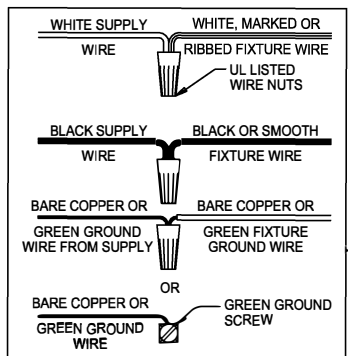

WARNING - If any Special Control Devices are used with this Fixture, Follow the Instructions Carefully to assure full compliance with N.E.C. requirements. If there are any questions, contact a Qualified Electrical Contractor.

CAUTION - All glass is fragile, use care when handling Glass component(s) and or Lamp(s).

WARNING - This product contains chemicals known to the State of California to cause cancer, birth defects and /or other reproductive harm. Thoroughly wash hands after installing, handling, cleaning, or otherwise touching this product.

CANOPY MOUNTING & WIRE CONNECTION ASSEMBLY STEPS:

Attach (N), (P) to achieve overall desired length.
Joignez (N), (P) pour obtenir la longueur voulue.
Una (N), (P) para lograr la longitud deseada.