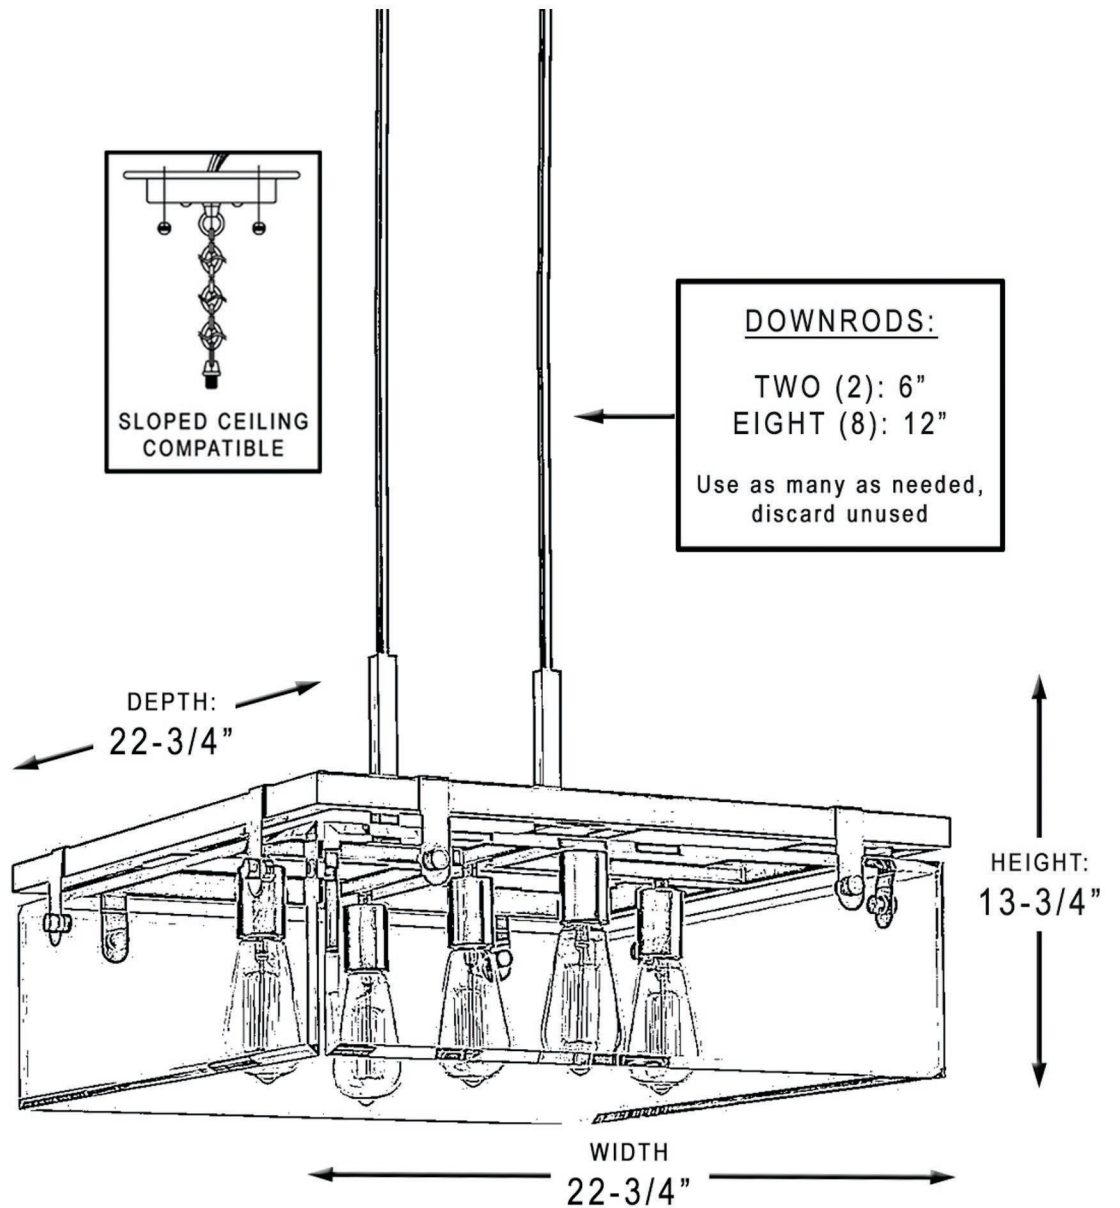

urban ambiance

UHP2445

INTERIOR CHANDELIER

Collection	Bristol
Finish	Brushed Nickel
Shade	Clear
Bulb Type	A19 Medium Base
Bulb Wattage	60W
Number of Bulbs	5
Bulbs Included	NO
Certification	UL
Rated For	Dry Locations
Weight	24.68 Pounds
Chain Length	8 inches
Extension Rods	Two 6", Eight 12"
Material Construction	Steel