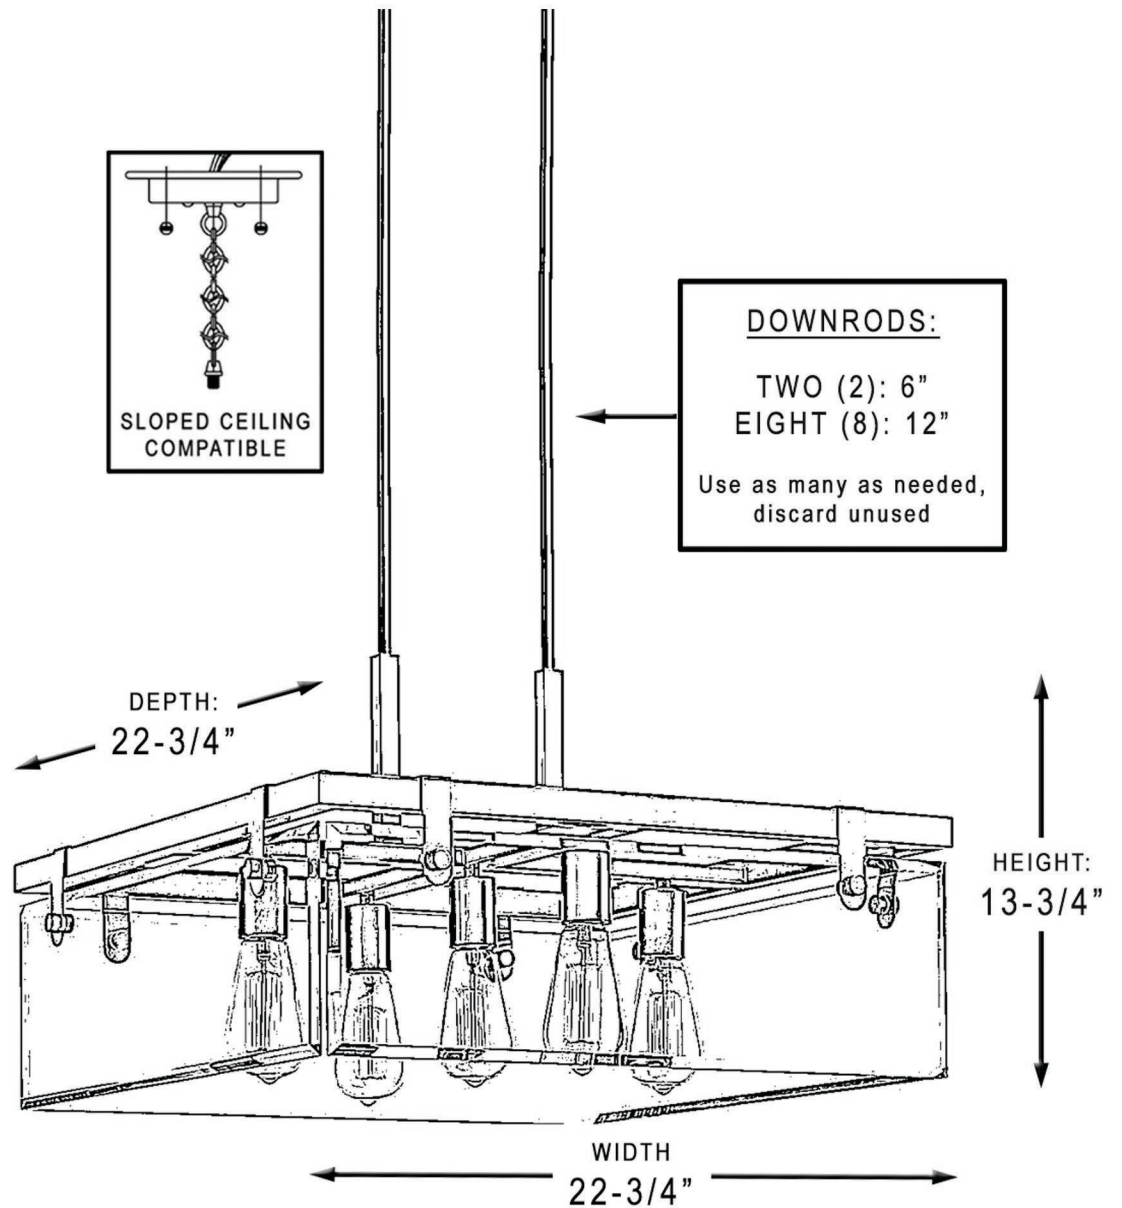

### INTERIOR CHANDELIER

<b>Collection</b>	Bristol
<b>Finish</b>	Olde Bronze
<b>Shade</b>	Clear
<b>Bulb Type</b>	A19 Medium Base
<b>Bulb Wattage</b>	60W
<b>Number of Bulbs</b>	5
<b>Bulbs Included</b>	NO
<b>Certification</b>	UL
<b>Rated For</b>	Dry Locations
<b>Weight</b>	24.68 Pounds
<b>Chain Length</b>	8 inches
<b>Extension Rods</b>	Two 6", Eight 12"
<b>Material Construction</b>	Steel