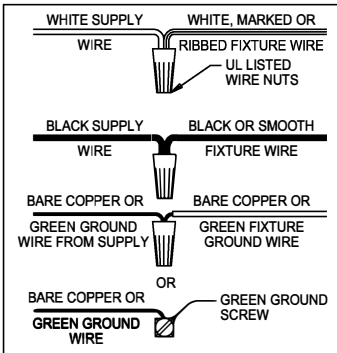

WARNING - If any Special Control Devices are used with this Fixture, Follow the Instructions Carefully to assure full compliance with N.E.C. requirements. If there are any questions, contact a Qualified Electrical Contractor.

CANOPY MOUNTING & WIRE CONNECTION ASSEMBLY STEPS:

Attach (N), (P) to achieve overall desired length.
 Joignez (N), (P) pour obtenir la longueur voulue.
 Una (N), (P) para lograr la longitud deseada.

1. D,E → A
2. R → D
3. B,A → C
4. F → P,N,M
5. P → Q
6. M → N
7. L → M,K
8. F → L,K,H
9. F → G
10. H,J → D

FIXTURE ASSEMBLY STEPS:

1. Q2.Q1 → S
2. T,U → S
3. V,U,X → W
4. BB,AA,X → CC
5. EE,AA,DD → CC
6. Y → Z

B, C, G & Y
 (NOT FURNISHED)
 (NON FOURNIE)
 (NO INCLUIDA)