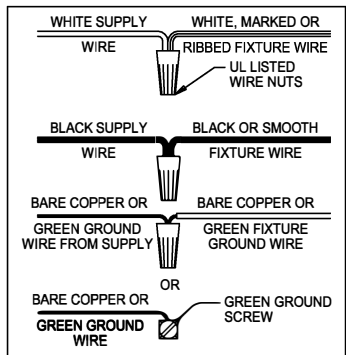

WARNING - If any Special Control Devices are used with this Fixture, Follow the Instructions Carefully to assure full compliance with N.E.C. requirements. If there are any questions, contact a Qualified Electrical Contractor.

CAUTION - All glass is fragile, use care when handling Glass component(s) and or Lamp(s).

WARNING - This product contains chemicals known to the State of California to cause cancer, birth defects and /or other reproductive harm. Thoroughly wash hands after installing, handling, cleaning, or otherwise touching this product.

CANOPY MOUNTING & WIRE CONNECTION ASSEMBLY STEPS:

Attach (N), (P) to achieve overall desired length.
Joignez (N), (P) pour obtenir la longueur voulue.
Una (N), (P) para lograr la longitud deseada.

1. D,E → A
2. R → D
3. B,A → C
4. F → P,N,M
5. P → Q
6. M → N
7. L → M,K
8. F → L,K,H
9. F → G
10. H,J → D