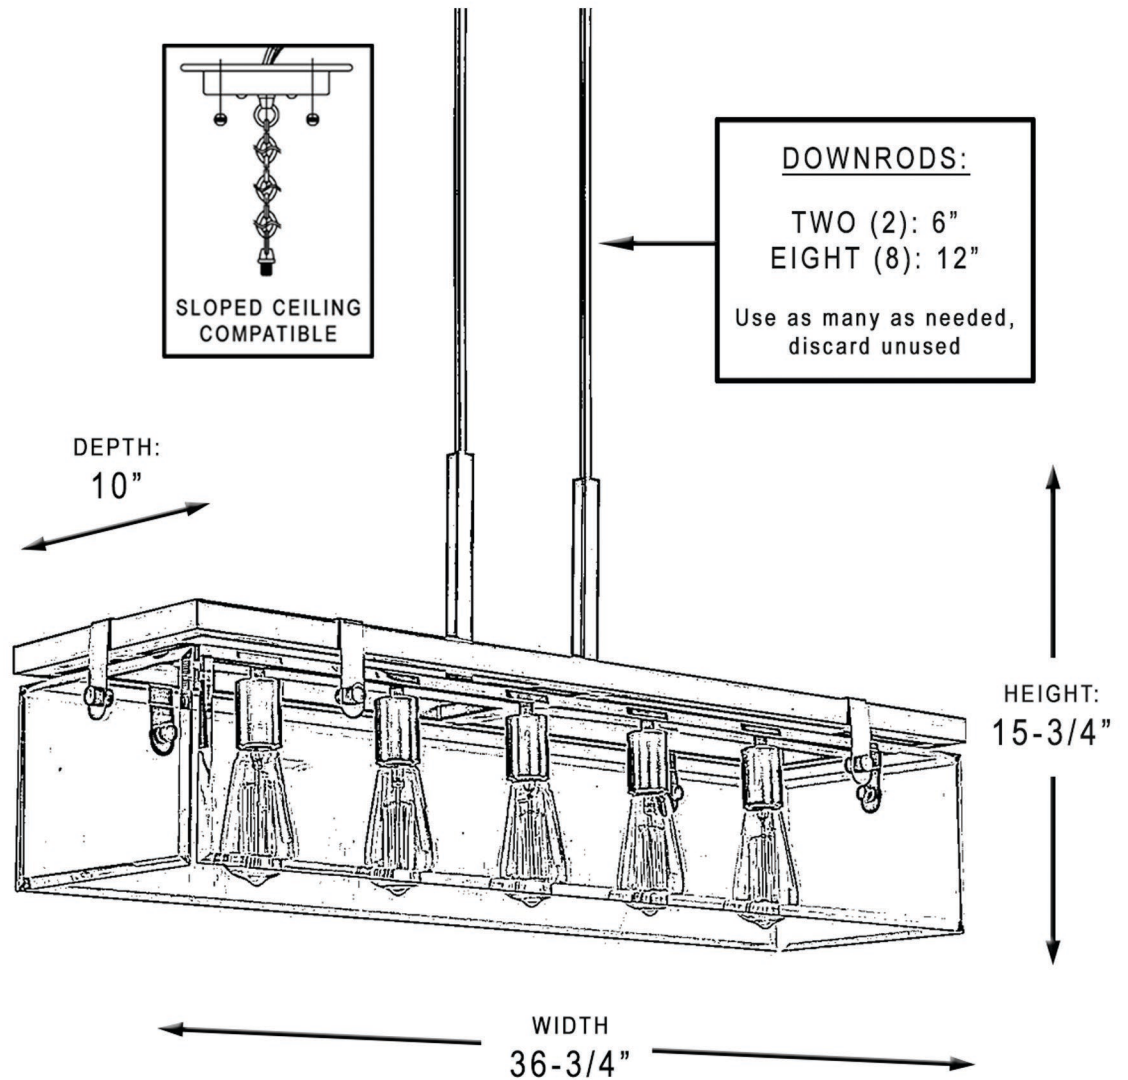

## UHP2441

### INTERIOR LINEAR CHANDELIER

<b>Collection</b>	Bristol
<b>Finish</b>	Brushed Nickel
<b>Shade</b>	Clear
<b>Bulb Type</b>	A19 Medium Base
<b>Bulb Wattage</b>	60W
<b>Number of Bulbs</b>	5
<b>Bulbs Included</b>	NO
<b>Certification</b>	UL
<b>Rated For</b>	Dry Locations
<b>Weight</b>	24.25 Pounds
<b>Chain Length</b>	8 inches
<b>Extension Rods</b>	Two 6", Eight 12"
<b>Material Construction</b>	Steel