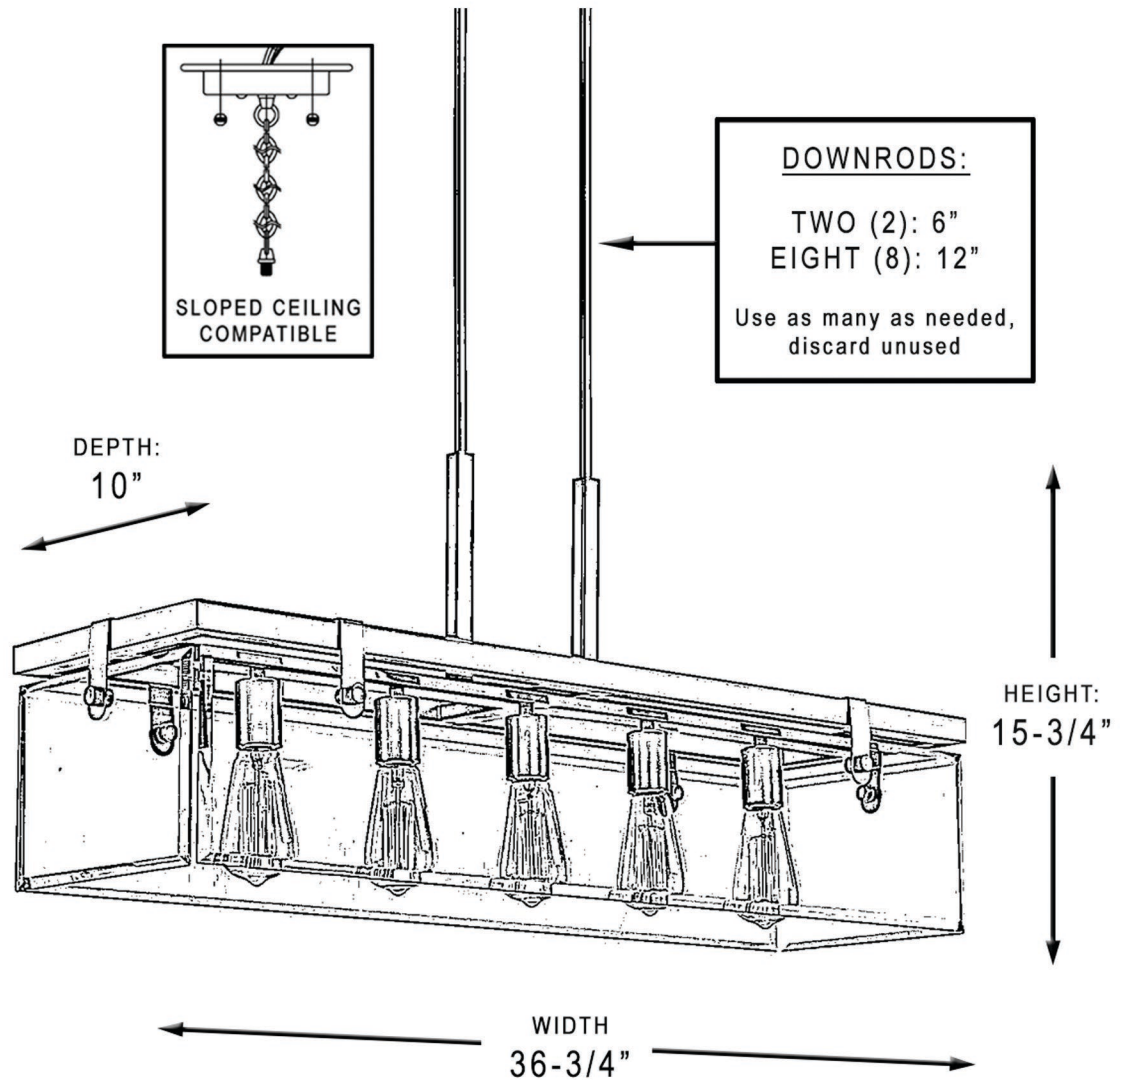

### INTERIOR LINEAR CHANDELIER

<b>Collection</b>	Bristol
<b>Finish</b>	Olde Bronze
<b>Shade</b>	Clear
<b>Bulb Type</b>	A19 Medium Base
<b>Bulb Wattage</b>	60W
<b>Number of Bulbs</b>	5
<b>Bulbs Included</b>	NO
<b>Certification</b>	UL
<b>Rated For</b>	Dry Locations
<b>Weight</b>	24.25 Pounds
<b>Chain Length</b>	8 inches
<b>Extension Rods</b>	Two 6", Eight 12"
<b>Material Construction</b>	Steel