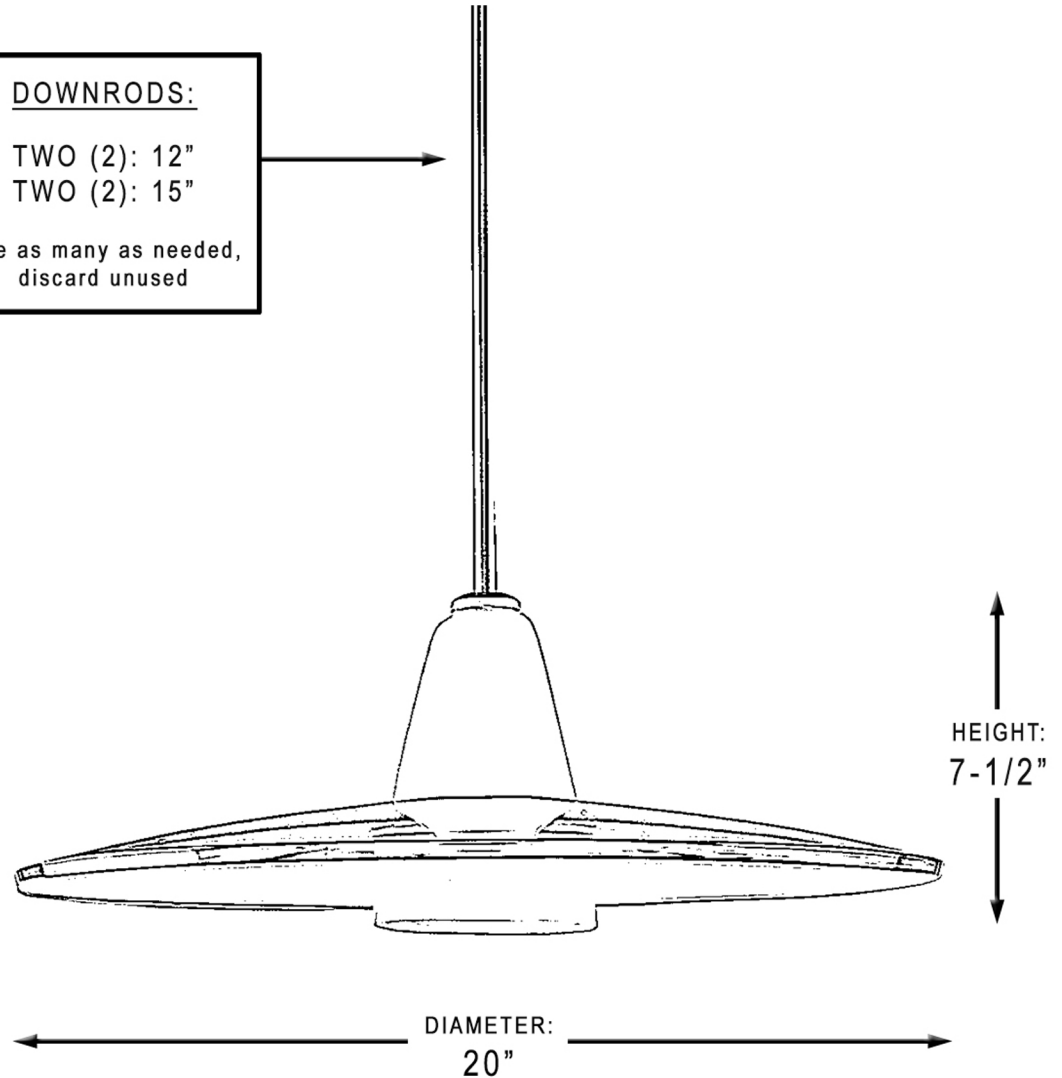

urban ambiance

UHP2431

INTERIOR PENDANT LIGHT

DOWNRODS:

TWO (2): 12"
TWO (2): 15"

Use as many as needed,
discard unused

Collection	Honolulu
Finish	Brushed Nickel
Shade	Clear
Bulb Type	A19 Medium Base
Bulb Wattage	150 W
Number of Bulbs	1
Bulbs Included	No
Certification	UL-CUL
Rated For	Dry Locations
Weight	21 LBS
Chain Length	N/A
Extension Rods	two 12", two 15"
Material Construction	Steel