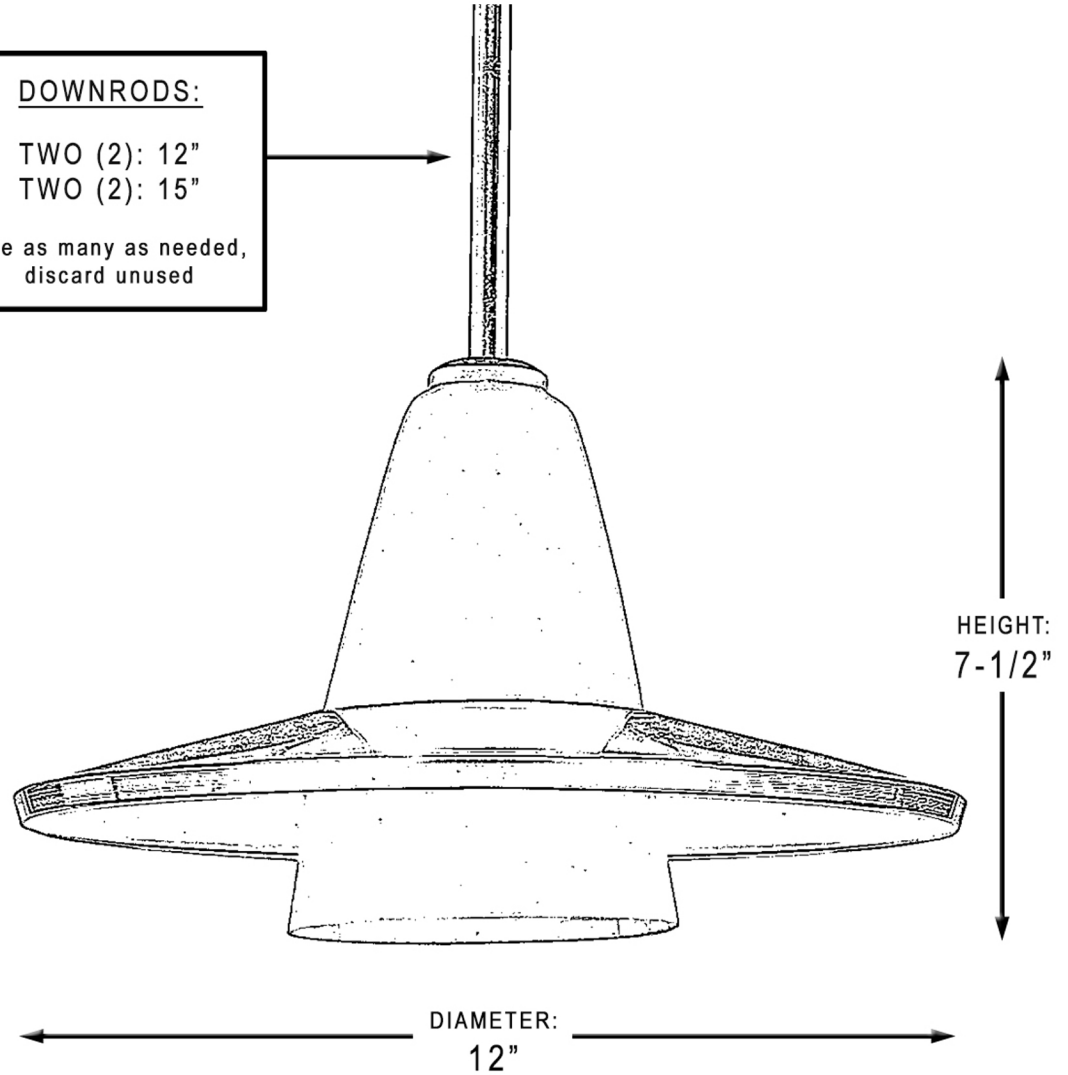

urban ambiance

UHP2430

INTERIOR PENDANT LIGHT

DOWNRODS:

TWO (2): 12"

TWO (2): 15"

Use as many as needed,
discard unused

Collection	Honolulu
Finish	Brushed Nickel
Shade	Clear
Bulb Type	A19 Medium Base
Bulb Wattage	100 W
Number of Bulbs	1
Bulbs Included	No
Certification	UL-CUL
Rated For	Dry Location Only
Weight	10 LBS
Chain Length	N/A
Extension Rods	two 12", two 15"
Material Construction	Steel