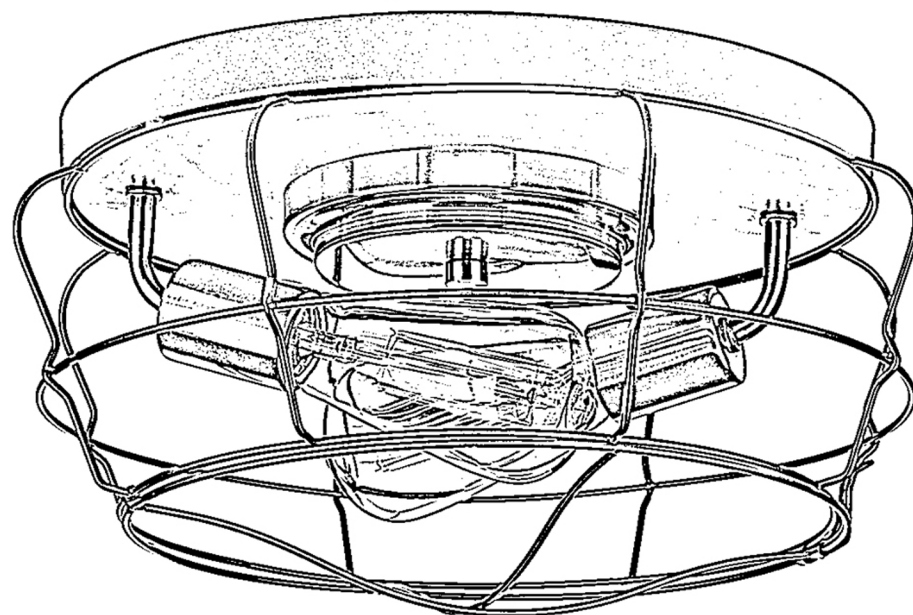

urban ambiance

UHP2423

INTERIOR CEILING FIXTURE

CANOPY:
1" H
X
12" DIA.

HEIGHT:
6-3/4"

DIAMETER:
14"

Collection	Syracuse
Finish	Charcoal
Shade	0
Bulb Type	A19 Medium Base
Bulb Wattage	60 W
Number of Bulbs	2
Bulbs Included	No
Certification	cCSAus
Rated For	Damp Locations
Weight	2.65 LBS
Chain Length	N/A
Extension Rods	0
Material Construction	Steel