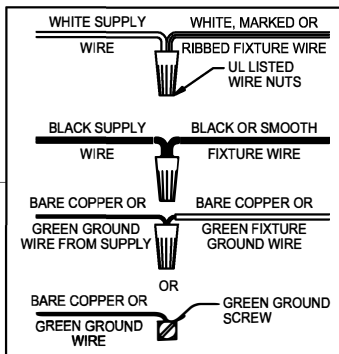

WARNING - If any Special Control Devices are used with this Fixture, Follow the Instructions Carefully to assure full compliance with N.E.C. requirements. If there are any questions, contact a Qualified Electrical Contractor.

CAUTION - All glass is fragile, use care when handling Glass component(s) and or Lamp(s).

ASSEMBLY STEPS:
PASOS PARA ENSAMBLAR:
MODE D'ASSEMBLAGE:

1. E → A
2. D,P,N → A
3. B,A → C
4. F → G
5. H,J,K → D
6. Q ← R
7. M → L
8. R → Q