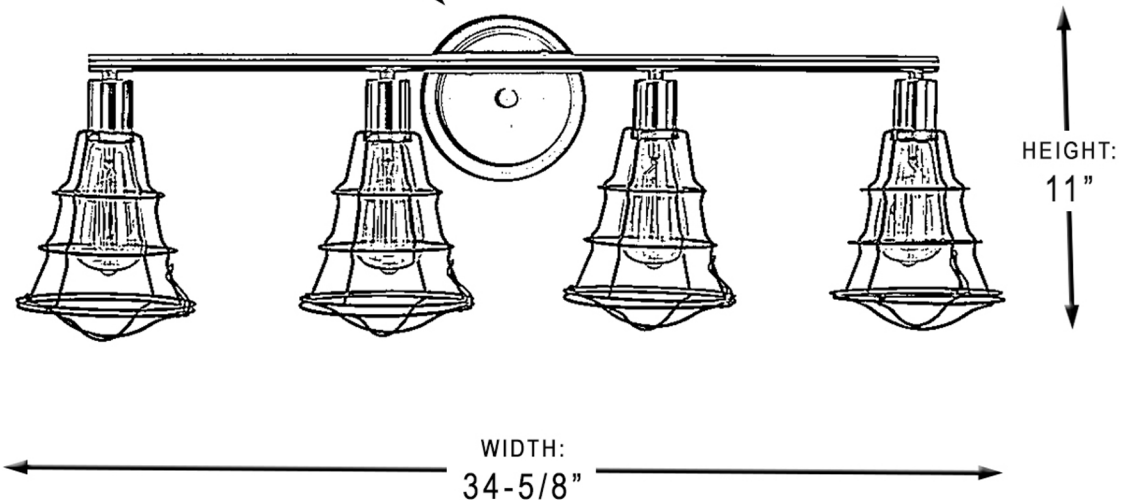

## UHP2422

INTERIOR BATHROOM FIXTURE

BACKPLATE:  
5-1/2" H  
x  
5-1/2" W

DEPTH:  
7-1/4"

<b>Collection</b>	Syracuse
<b>Finish</b>	Charcoal
<b>Shade</b>	0
<b>Bulb Type</b>	A19 Medium Base
<b>Bulb Wattage</b>	60 W
<b>Number of Bulbs</b>	4
<b>Bulbs Included</b>	No
<b>Certification</b>	cULus
<b>Rated For</b>	Damp Locations
<b>Weight</b>	3.59 LBS
<b>Chain Length</b>	N/A
<b>Extension Rods</b>	0
<b>Material Construction</b>	Steel