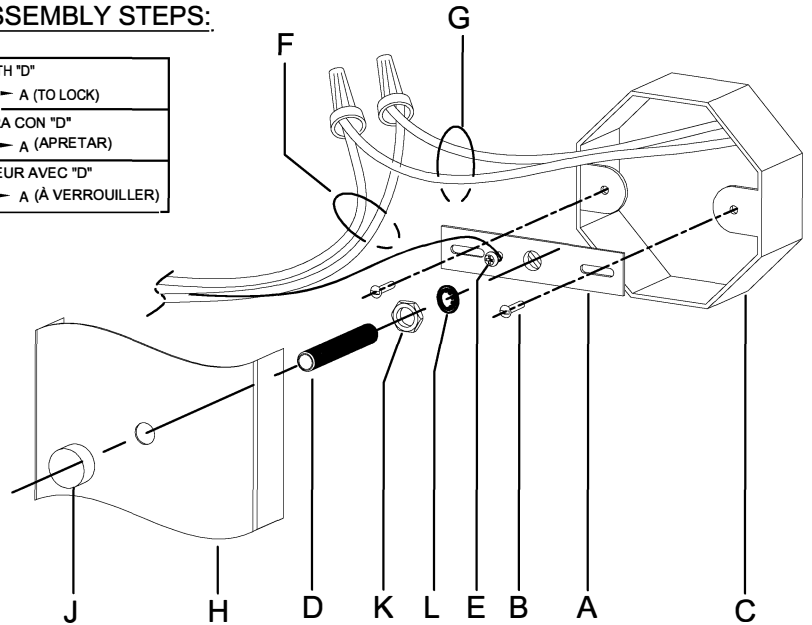

WARNING - If any Special Control Devices are used with this Fixture, Follow the Instructions Carefully to assure full compliance with N.E.C. requirements. If there are any questions, contact a Qualified Electrical Contractor.
WARNING - This product contains chemicals known to the State of California to cause cancer, birth defects and /or other reproductive harm. Thoroughly wash hands after installing, handling, cleaning, or otherwise touching this product.
CAUTION - All glass is fragile, use care when handling Glass component(s) and or Lamp(s).

CANOPY MOUNTING & WIRE CONNECTION ASSEMBLY STEPS:

1. E → A
2. D, K, L → A
3. B, A → C
4. F → G
5. H, J → D

ADJUST HEIGHT WITH "D"	A (TO LOCK)
AJUSTA LA ALTURA CON "D"	A (APRETAR)
RÉGLEZ LA HAUTEUR AVEC "D"	A (À VERROUILLER)

FIXTURE ASSEMBLY STEPS:

1. N → M
2. P, Q → N
3. N → S
4. R → M
5. S → N