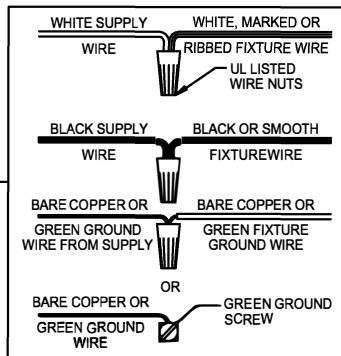

WARNING - If any Special Control Devices are used with this Fixture, Follow the Instructions Carefully to assure full compliance with N.E.C. requirements. If there are any questions, contact a Qualified Electrical Contractor.
WARNING - This product contains chemicals known to the State of California to cause cancer, birth defects and /or other reproductive harm. Thoroughly wash hands after installing, handling, cleaning, or otherwise touching this product.
CAUTION - All glass is fragile, use care when handling Glass component(s) and or Lamp(s).

CANOPY MOUNTING & WIRE CONNECTION ASSEMBLY STEPS:

1. E → A
2. D, K, L → A
3. B, A → C
4. F → G
5. H, J → D

ADJUST HEIGHT WITH "D"	A (TO LOCK)
AJUSTA LA ALTURA CON "D"	A (APRETAR)
RÉGLEZ LA HAUTEUR AVEC "D"	A (À VERROUILLER)

FIXTURE ASSEMBLY STEPS:

1. N → M
2. P, Q → N
3. N → S
4. R → M
5. S → N