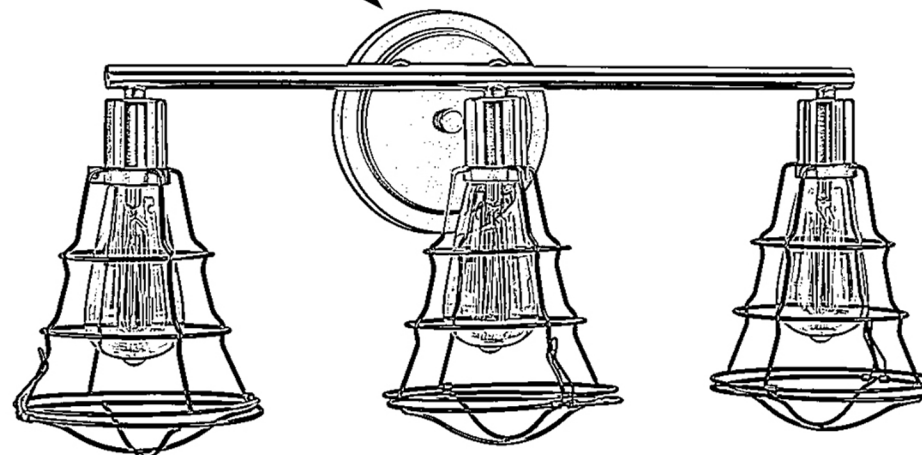

urban ambiance

UHP2421

INTERIOR BATHROOM FIXTURE

BACKPLATE:
5-1/2" H
X
5-1/2" W

DEPTH:
7-1/4"

HEIGHT:
11"

WIDTH:
25-1/8"

Collection	Syracuse
Finish	Charcoal
Shade	0
Bulb Type	A19 Medium Base
Bulb Wattage	60 W
Number of Bulbs	3
Bulbs Included	No
Certification	cULus
Rated For	Damp Locations
Weight	2.87 LBS
Chain Length	N/A
Extension Rods	0
Material Construction	Steel