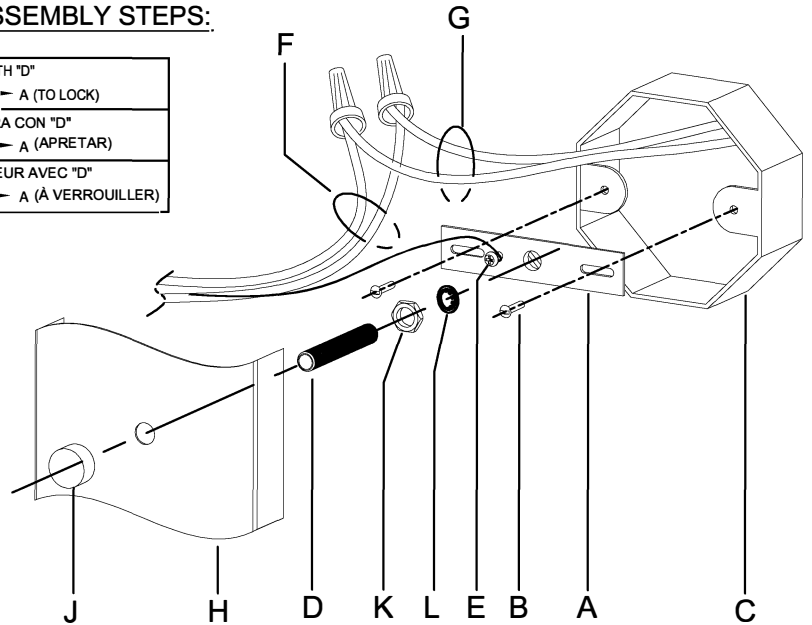

**WARNING** - If any Special Control Devices are used with this Fixture, Follow the Instructions Carefully to assure full compliance with N.E.C. requirements. If there are any questions, contact a Qualified Electrical Contractor.  
**WARNING** - This product contains chemicals known to the State of California to cause cancer, birth defects and /or other reproductive harm. Thoroughly wash hands after installing, handling, cleaning, or otherwise touching this product.  
**CAUTION** - All glass is fragile, use care when handling Glass component(s) and or Lamp(s).

### CANOPY MOUNTING & WIRE CONNECTION ASSEMBLY STEPS:

1. E → A
2. D, K, L → A
3. B, A → C
4. F → G
5. H, J → D

ADJUST HEIGHT WITH "D"	A (TO LOCK)
AJUSTA LA ALTURA CON "D"	A (APRETAR)
RÉGLEZ LA HAUTEUR AVEC "D"	A (À VERROUILLER)

### FIXTURE ASSEMBLY STEPS:

1. N → M
2. P, Q → N
3. N → S
4. R → M
5. S → N