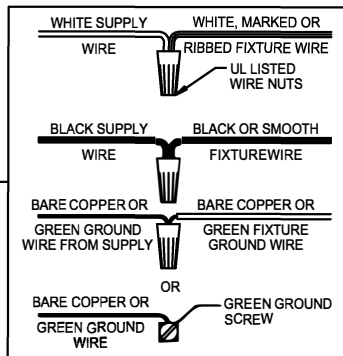

**WARNING** - If any Special Control Devices are used with this Fixture, Follow the Instructions Carefully to assure full compliance with N.E.C. requirements. If there are any questions, contact a Qualified Electrical Contractor.  
**WARNING** - This product contains chemicals known to the State of California to cause cancer, birth defects and /or other reproductive harm. Thoroughly wash hands after installing, handling, cleaning, or otherwise touching this product.  
**CAUTION** - All glass is fragile, use care when handling Glass component(s) and or Lamp(s).

### CANOPY MOUNTING & WIRE CONNECTION ASSEMBLY STEPS:

1. E → A
2. D, K, L → A
3. B, A → C
4. F → G
5. H, J → D

ADJUST HEIGHT WITH "D"	A (TO LOCK)
AJUSTA LA ALTURA CON "D"	A (APRETAR)
RÉGLEZ LA HAUTEUR AVEC "D"	A (À VERROUILLER)

### FIXTURE ASSEMBLY STEPS:

1. N → M
2. P, Q → N
3. N → S
4. R → M
5. S → N