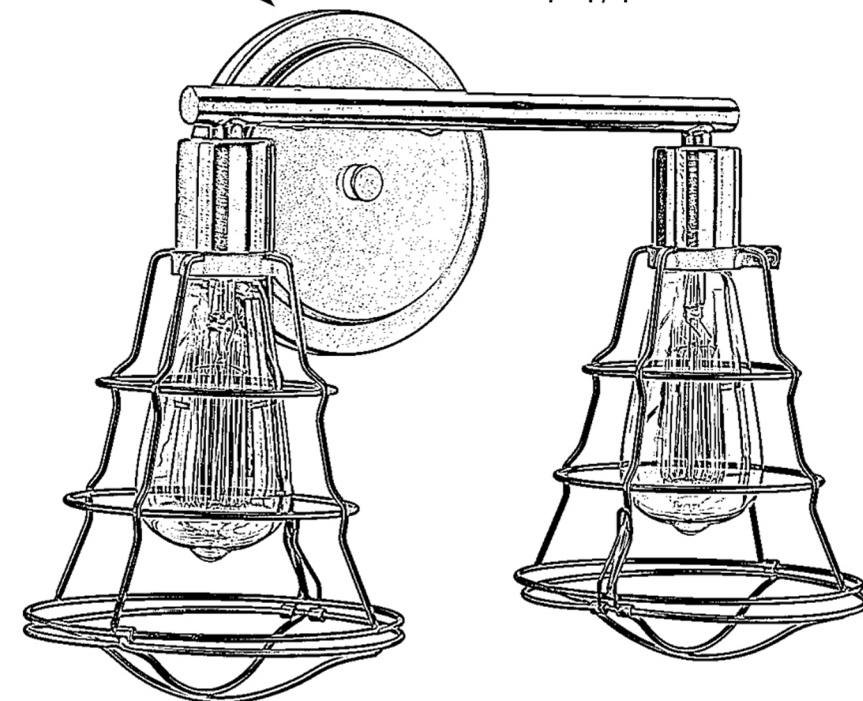

## UHP2420

INTERIOR BATHROOM FIXTURE

BACKPLATE:  
5-1/2" H  
X  
5-1/2" W

DEPTH:  
7-1/4"

HEIGHT:  
11"

WIDTH:  
15-5/8"

<b>Collection</b>	Syracuse
<b>Finish</b>	Charcoal
<b>Shade</b>	0
<b>Bulb Type</b>	A19 Medium Base
<b>Bulb Wattage</b>	60 W
<b>Number of Bulbs</b>	2
<b>Bulbs Included</b>	No
<b>Certification</b>	cULus
<b>Rated For</b>	Damp Locations
<b>Weight</b>	1.98 LBS
<b>Chain Length</b>	N/A
<b>Extension Rods</b>	0
<b>Material Construction</b>	Steel