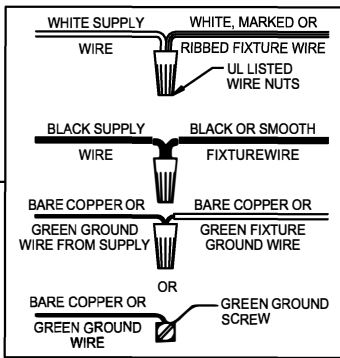

WARNING - If any Special Control Devices are used with this Fixture, Follow the Instructions Carefully to assure full compliance with N.E.C. requirements. If there are any questions, contact a Qualified Electrical Contractor.
WARNING - This product contains chemicals known to the State of California to cause cancer, birth defects and /or other reproductive harm. Thoroughly wash hands after installing, handling, cleaning, or otherwise touching this product.
CAUTION - All glass is fragile, use care when handling Glass component(s) and or Lamp(s).

CANOPY MOUNTING & WIRE CONNECTION ASSEMBLY STEPS:

1. E → A
2. D, K, L → A
3. B, A → C
4. F → G
5. H, J → D

ADJUST HEIGHT WITH "D"	A (TO LOCK)
AJUSTA LA ALTURA CON "D"	A (APRETAR)
RÉGLEZ LA HAUTEUR AVEC "D"	A (À VERROUILLER)

FIXTURE ASSEMBLY STEPS:

1. N → M
2. P, Q → N
3. N ← S
4. R → M
5. S → N