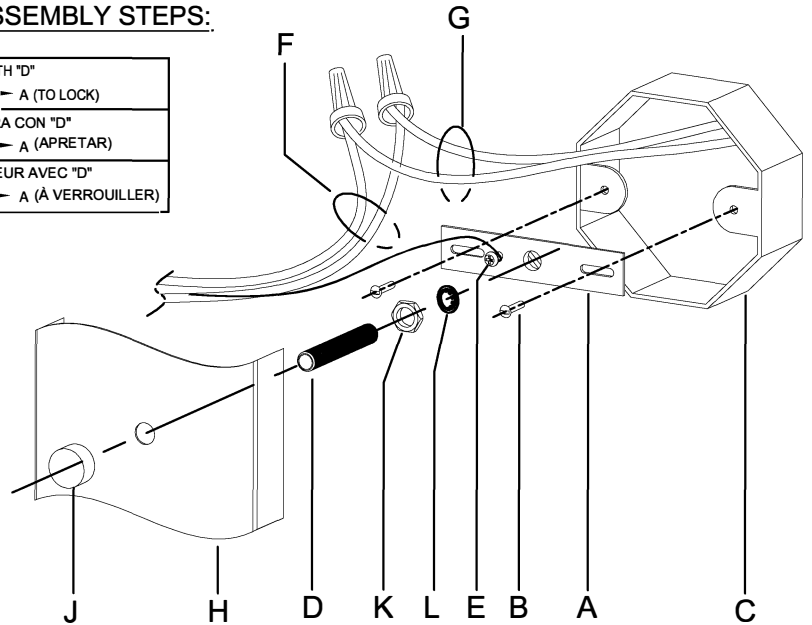

WARNING - If any Special Control Devices are used with this Fixture, Follow the Instructions Carefully to assure full compliance with N.E.C. requirements. If there are any questions, contact a Qualified Electrical Contractor.
WARNING - This product contains chemicals known to the State of California to cause cancer, birth defects and /or other reproductive harm. Thoroughly wash hands after installing, handling, cleaning, or otherwise touching this product.
CAUTION - All glass is fragile, use care when handling Glass component(s) and or Lamp(s).

CANOPY MOUNTING & WIRE CONNECTION ASSEMBLY STEPS:

1. E → A
2. D, K, L → A
3. B, A → C
4. F → G
5. H, J → D

ADJUST HEIGHT WITH "D"	A (TO LOCK)
AJUSTA LA ALTURA CON "D"	A (APRETAR)
RÉGLEZ LA HAUTEUR AVEC "D"	A (À VERROUILLER)

FIXTURE ASSEMBLY STEPS:

1. N → M
2. P, Q → N
3. N ← S
4. R → M
5. S → N