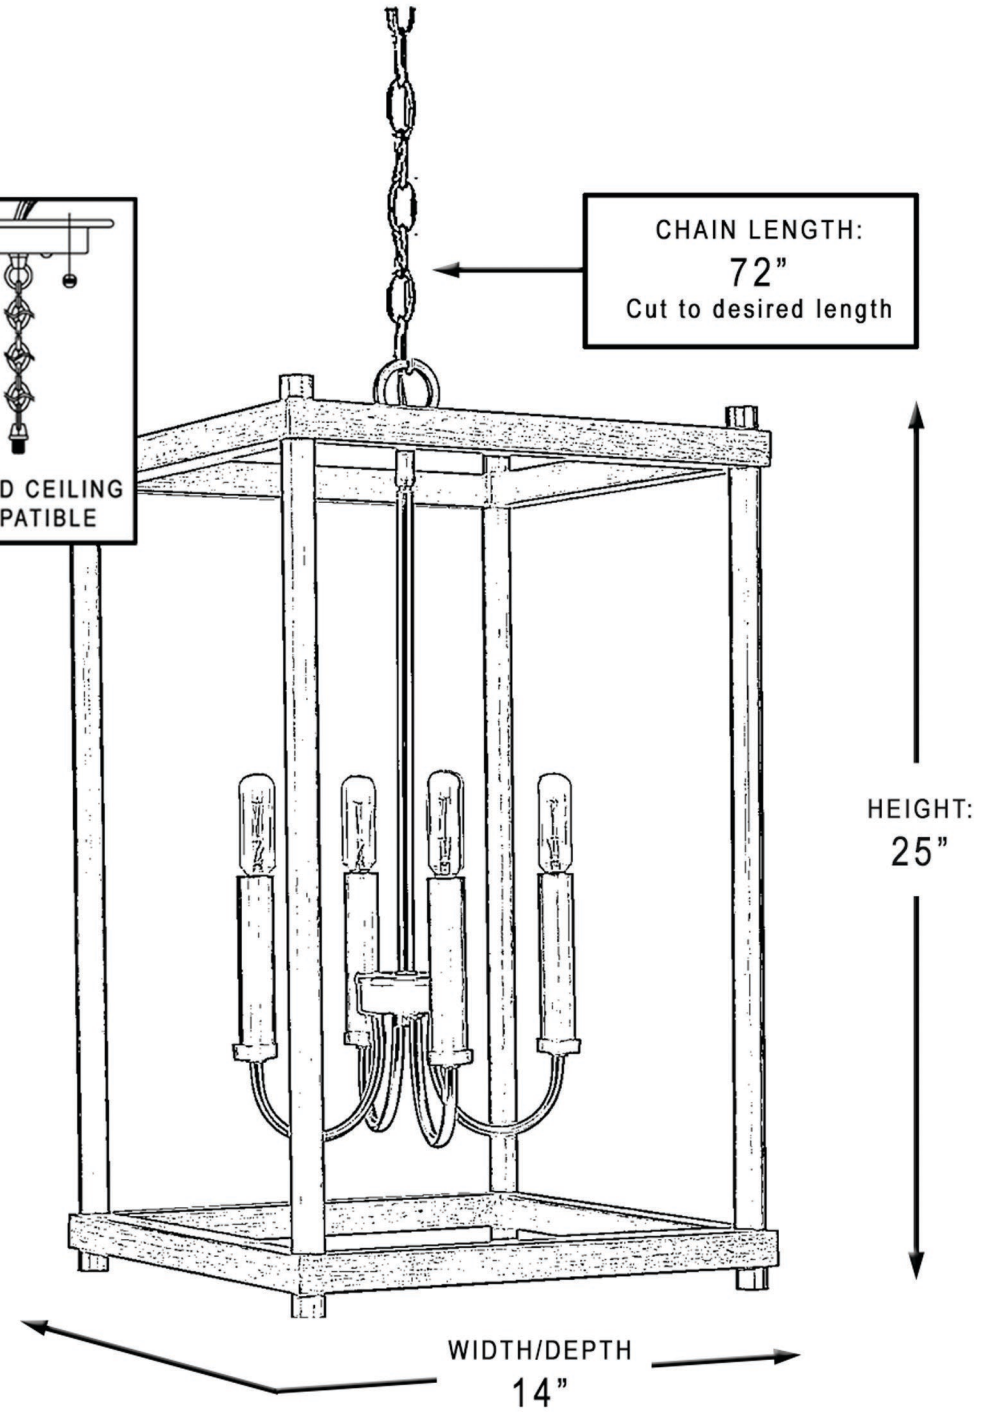

### INTERIOR CHANDELIER

CHAIN LENGTH:  
72"  
Cut to desired length

<b>Collection</b>	Leeds
<b>Finish</b>	Brushed Nickel
<b>Shade</b>	Clear Seeded
<b>Bulb Type</b>	B10 Candelabra
<b>Bulb Wattage</b>	60W
<b>Number of Bulbs</b>	4
<b>Bulbs Included</b>	NO
<b>Certification</b>	ETL(US)
<b>Rated For</b>	Dry Locations
<b>Weight</b>	11.37 Pounds
<b>Chain Length</b>	6 Feet
<b>Extension Rods</b>	N/A
<b>Material Construction</b>	Steel