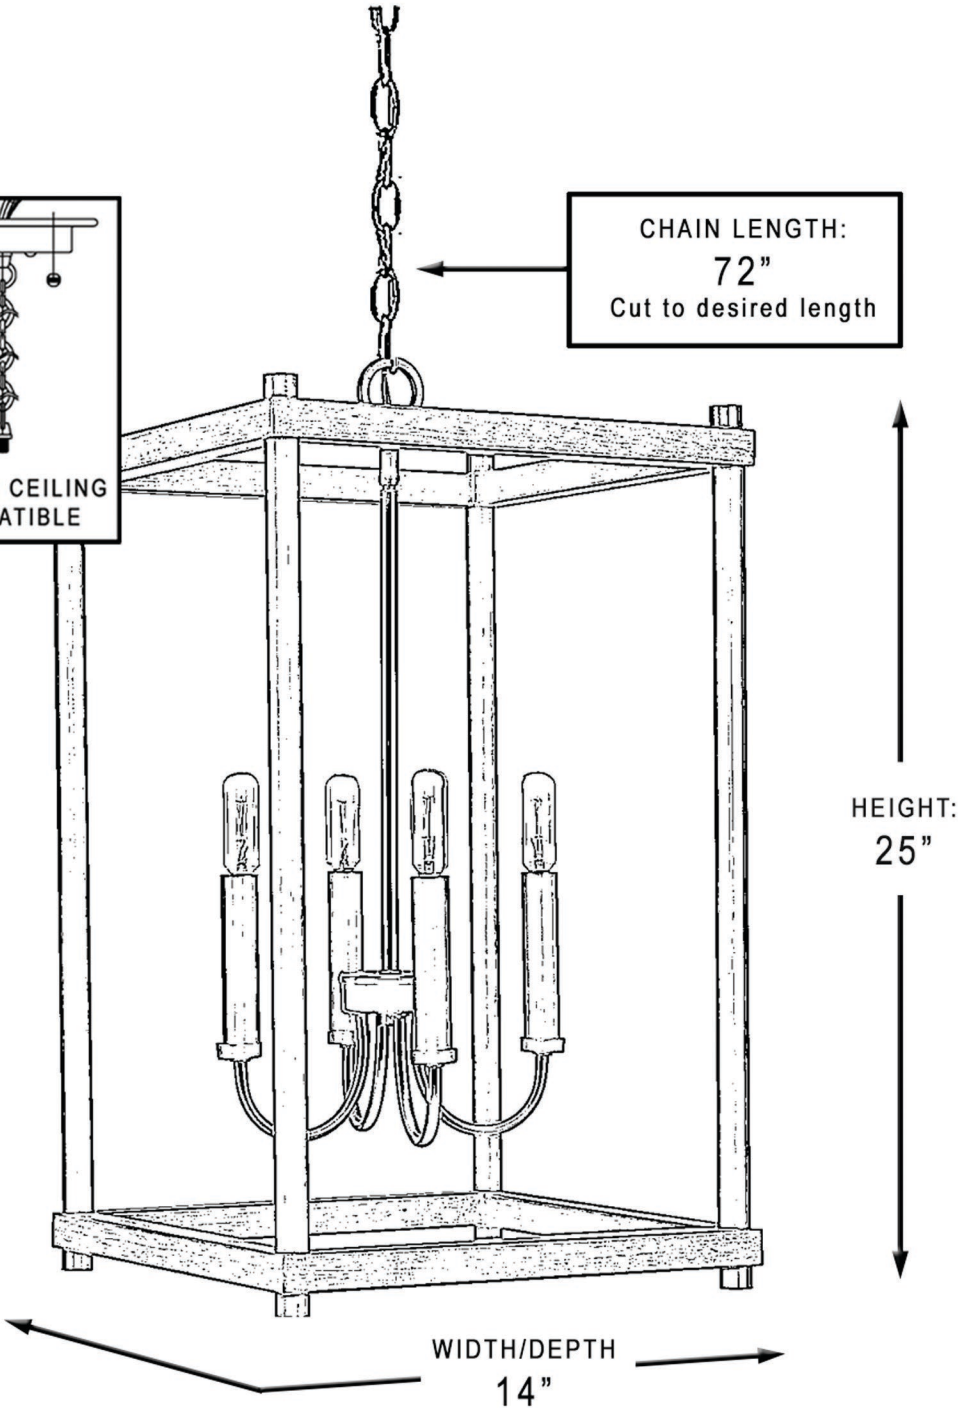

urban ambiance

UHP2382

INTERIOR CHANDELIER

CHAIN LENGTH:
72"
Cut to desired length

Collection	Leeds
Finish	Olde Bronze
Shade	Clear Seeded
Bulb Type	B10 Candelabra
Bulb Wattage	60W
Number of Bulbs	4
Bulbs Included	NO
Certification	ETL(US)
Rated For	Dry Locations
Weight	11.37 Pounds
Chain Length	6 Feet
Extension Rods	N/A
Material Construction	Steel