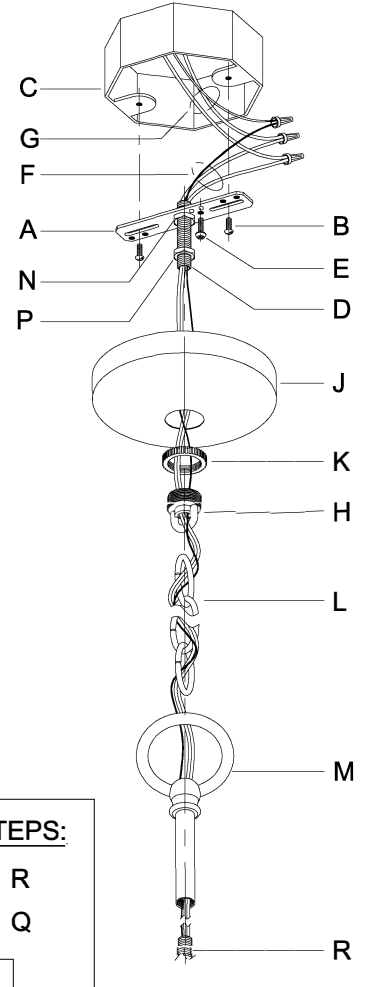

WARNING - If any Special Control Devices are used with this Fixture, Follow the Instructions Carefully to assure full compliance with N.E.C. requirements. If there are any questions, contact a Qualified Electrical Contractor.
WARNING - This product contains chemicals known to the State of California to cause cancer, birth defects and /or other reproductive harm. Thoroughly wash hands after installing, handling, cleaning, or otherwise touching this product.
CAUTION - All glass is fragile, use care when handling Glass component(s) and or Lamp(s).

CANOPY MOUNTING & WIRE CONNECTION ASSEMBLY STEPS:

1. D,E → A
2. B,A → C
3. N,P,H → D (TO LOCK) (À VERROUILLER) (APRETAR)
4. P → H
5. F → M
6. L → M
7. J,K → L
8. L → H
9. F → L,K,J,H,D
10. F → G
11. J,K → H

FIXTURE ASSEMBLY STEPS:

1. M → R
2. S → Q

B, C, G & S
 (NOT FURNISHED)
 (NON FOURNIE)
 (NO INCLUIDA)

UHP2376, UHP2377

UHP2374, UHP2375

UHP2370, UHP2371