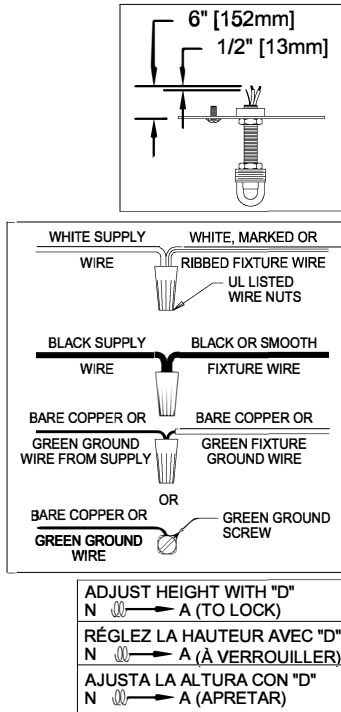

WARNING - If any Special Control Devices are used with this Fixture, Follow the Instructions Carefully to assure full compliance with N.E.C. requirements. If there are any questions, contact a Qualified Electrical Contractor.
WARNING - This product contains chemicals known to the State of California to cause cancer, birth defects and /or other reproductive harm. Thoroughly wash hands after installing, handling, cleaning, or otherwise touching this product.
CAUTION - All glass is fragile, use care when handling Glass component(s) and or Lamp(s).

CANOPY MOUNTING & WIRE CONNECTION ASSEMBLY STEPS:

1. D,E → A
2. B,A → C
3. N,P,H → D (TO LOCK) (À VERROUILLER) (APRETAR)
4. P → H
5. F → M
6. L → M
7. J,K → L
8. L → H
9. F → L,K,J,H,D
10. F → G
11. J,K → H

FIXTURE ASSEMBLY STEPS:

1. M → R
2. S → Q

B, C, G & S
 (NOT FURNISHED)
 (NON FOURNIE)
 (NO INCLUIDA)

UHP2376, UHP2377

UHP2374, UHP2375

UHP2370, UHP2371