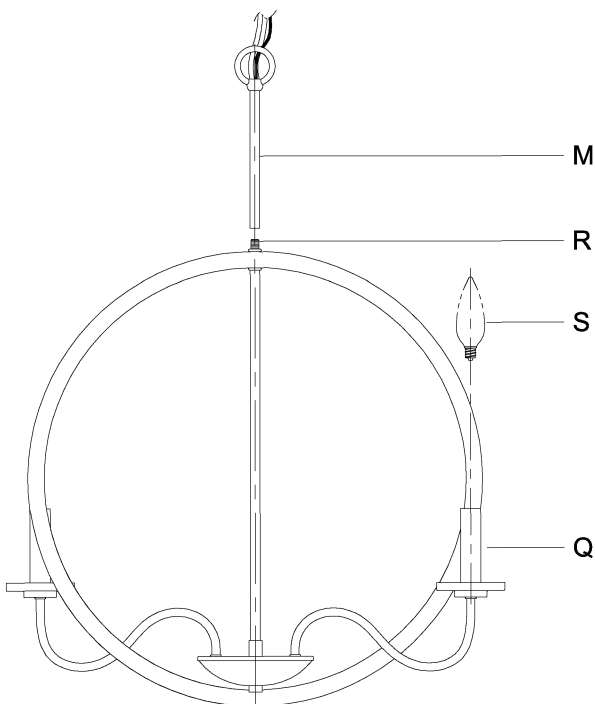

CANOPY MOUNTING & WIRE CONNECTION ASSEMBLY STEPS:

1. D,E → A
2. B,A → C
3. N,P,H → D (TO LOCK) (À VERROUILLER) (APRETAR)
4. P → H
5. F → M
6. L → M
7. J,K → L
8. L → H
9. F → L,K,J,H,D
10. F → G
11. J,K → H

FIXTURE ASSEMBLY STEPS:

1. M → R
2. S → Q

B, C, G & S
 (NOT FURNISHED)
 (NON FOURNIE)
 (NO INCLUIDA)

UHP2376, UHP2377

UHP2374, UHP2375

UHP2370, UHP2371