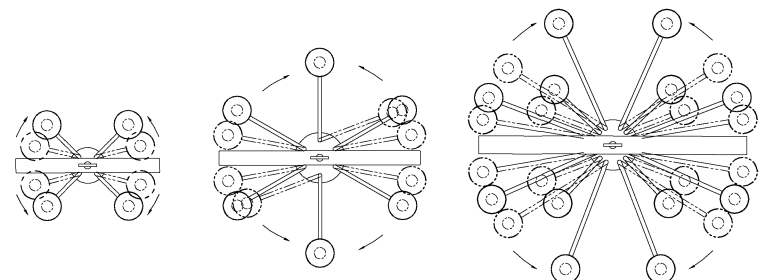

WARNING - If any Special Control Devices are used with this Fixture, Follow the Instructions Carefully to assure full compliance with N.E.C. requirements. If there are any questions, contact a Qualified Electrical Contractor.
WARNING - This product contains chemicals known to the State of California to cause cancer, birth defects and /or other reproductive harm. Thoroughly wash hands after installing, handling, cleaning, or otherwise touching this product.
CAUTION - All glass is fragile, use care when handling Glass component(s) and or Lamp(s).

CANOPY MOUNTING & WIRE CONNECTION ASSEMBLY STEPS:

1. D,E → A
2. B,A → C
3. N,P,H → D (TO LOCK) (À VERROUILLER) (APRETAR)
4. P → H
5. F → M
6. L → M
7. J,K → L
8. L → H
9. F → L,K,J,H,D
10. F → G
11. J,K → H

FIXTURE ASSEMBLY STEPS:

1. M → R
2. S → Q

B, C, G & S
 (NOT FURNISHED)
 (NON FOURNIE)
 (NO INCLUIDA)

UHP2376, UHP2377

UHP2374, UHP2375

UHP2370, UHP2371