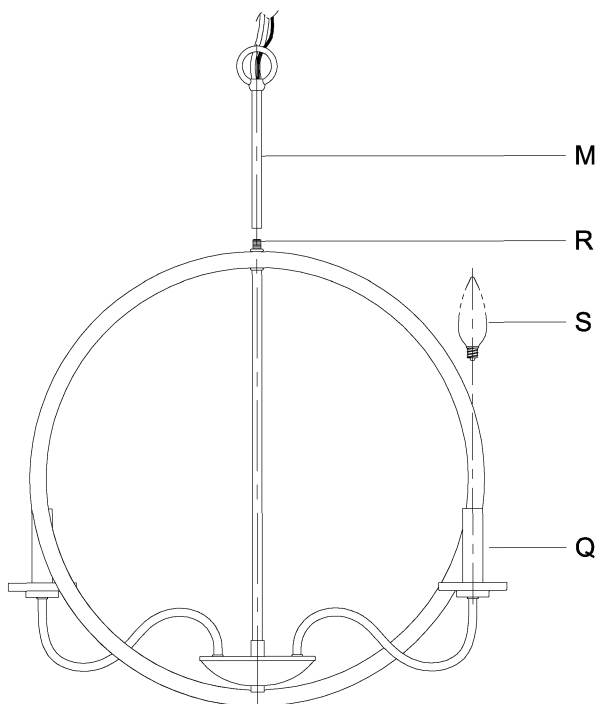

CANOPY MOUNTING & WIRE CONNECTION ASSEMBLY STEPS:

1. D,E → A
2. B,A → C
3. N,P,H → D (TO LOCK) (À VERROUILLER) (APRETAR)
4. P → H
5. F → M
6. L → M
7. J,K → L
8. L → H
9. F → L,K,J,H,D
10. F → G
11. J,K → H

FIXTURE ASSEMBLY STEPS:

1. M → R
2. S → Q

B, C, G & S
 (NOT FURNISHED)
 (NON FOURNIE)
 (NO INCLUIDA)

UHP2376, UHP2377

UHP2374, UHP2375

UHP2370, UHP2371