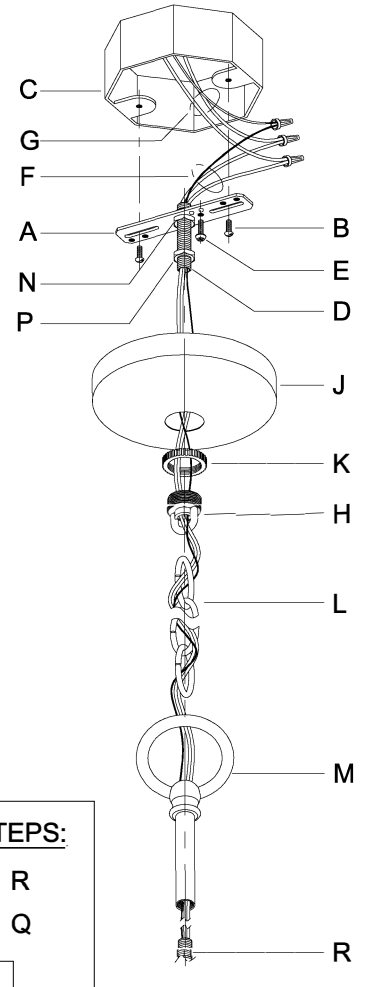

WARNING - If any Special Control Devices are used with this Fixture, Follow the Instructions Carefully to assure full compliance with N.E.C. requirements. If there are any questions, contact a Qualified Electrical Contractor.
WARNING - This product contains chemicals known to the State of California to cause cancer, birth defects and /or other reproductive harm. Thoroughly wash hands after installing, handling, cleaning, or otherwise touching this product.
CAUTION - All glass is fragile, use care when handling Glass component(s) and or Lamp(s).

CANOPY MOUNTING & WIRE CONNECTION ASSEMBLY STEPS:

1. D,E → A
2. B,A → C
3. N,P,H → D (TO LOCK) (À VERROUILLER) (APRETAR)
4. P → H
5. F → M
6. L → M
7. J,K → L
8. L → H
9. F → L,K,J,H,D
10. F → G
11. J,K → H

FIXTURE ASSEMBLY STEPS:

1. M → R
2. S → Q

B, C, G & S
 (NOT FURNISHED)
 (NON FOURNIE)
 (NO INCLUIDA)

UHP2376, UHP2377

UHP2374, UHP2375

UHP2370, UHP2371