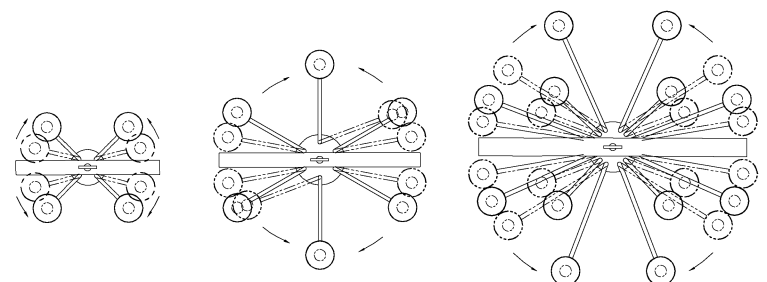

WARNING - If any Special Control Devices are used with this Fixture, Follow the Instructions Carefully to assure full compliance with N.E.C. requirements. If there are any questions, contact a Qualified Electrical Contractor.
WARNING - This product contains chemicals known to the State of California to cause cancer, birth defects and /or other reproductive harm. Thoroughly wash hands after installing, handling, cleaning, or otherwise touching this product.
CAUTION - All glass is fragile, use care when handling Glass component(s) and or Lamp(s).

CANOPY MOUNTING & WIRE CONNECTION ASSEMBLY STEPS:

1. D,E → A
2. B,A → C
3. N,P,H → D (TO LOCK) (À VERROUILLER) (APRETAR)
4. P → H
5. F → M
6. L → M
7. J,K → L
8. L → H
9. F → L,K,J,H,D
10. F → G
11. J,K → H

FIXTURE ASSEMBLY STEPS:

1. M → R
2. S → Q

B, C, G & S
 (NOT FURNISHED)
 (NON FOURNIE)
 (NO INCLUIDA)

UHP2376, UHP2377

UHP2374, UHP2375

UHP2370, UHP2371