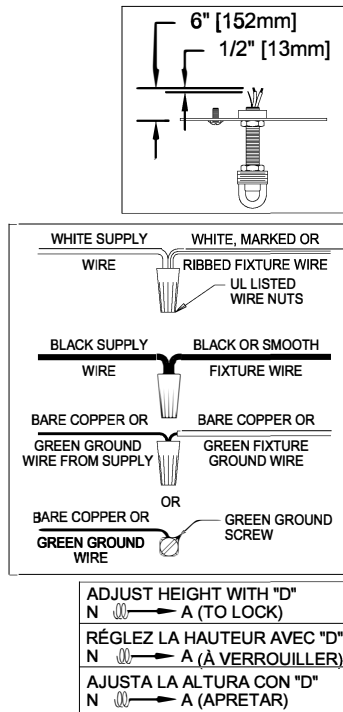

WARNING - If any Special Control Devices are used with this Fixture, Follow the Instructions Carefully to assure full compliance with N.E.C. requirements. If there are any questions, contact a Qualified Electrical Contractor.
WARNING - This product contains chemicals known to the State of California to cause cancer, birth defects and /or other reproductive harm. Thoroughly wash hands after installing, handling, cleaning, or otherwise touching this product.
CAUTION - All glass is fragile, use care when handling Glass component(s) and or Lamp(s).

CANOPY MOUNTING & WIRE CONNECTION ASSEMBLY STEPS:

1. D,E → A
2. B,A → C
3. N,P,H → D (TO LOCK) (À VERROUILLER) (APRETAR)
4. P → H
5. F → M
6. L → M
7. J,K → L
8. L → H
9. F → L,K,J,H,D
10. F → G
11. J,K → H

FIXTURE ASSEMBLY STEPS:

1. M → R
2. S → Q

B, C, G & S
 (NOT FURNISHED)
 (NON FOURNIE)
 (NO INCLUIDA)

UHP2376, UHP2377

UHP2374, UHP2375

UHP2370, UHP2371