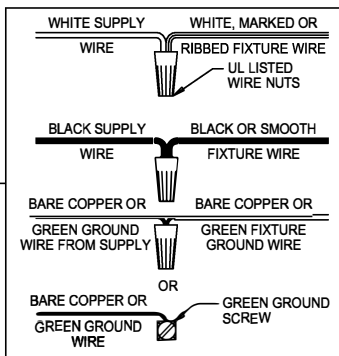

WARNING - If any Special Control Devices are used with this Fixture, Follow the Instructions Carefully to assure full compliance with N.E.C. requirements. If there are any questions, contact a Qualified Electrical Contractor.

CAUTION - All glass is fragile, use care when handling Glass component(s) and or Lamp(s).

WARNING - This product contains chemicals known to the State of California to cause cancer, birth defects and /or other reproductive harm. Thoroughly wash hands after installing, handling, cleaning, or otherwise touching this product.

ASSEMBLY STEPS:

MODE D'ASSEMBLAGE:

PASOS PARA ENSAMBLAR:

1. D,E → A
2. B,A → C
3. L,J,H → K
4. P → L
5. F → Q,R,M,P,K
6. Q → S
7. P → Q
8. K → A
9. F → G
10. M,N → D
11. U → T
12. V,W,Z → Y
13. Z,X,AA → Y

Attach (R), (Q) to achieve overall desired length.
Joignez (R), (Q) pour obtenir la longueur voulue.
Una (R), (Q) para lograr la longitud deseada.

**B, C, G & U
(NOT FURNISHED)
(NON FOURNIE)
(NO INCLUIDA)**