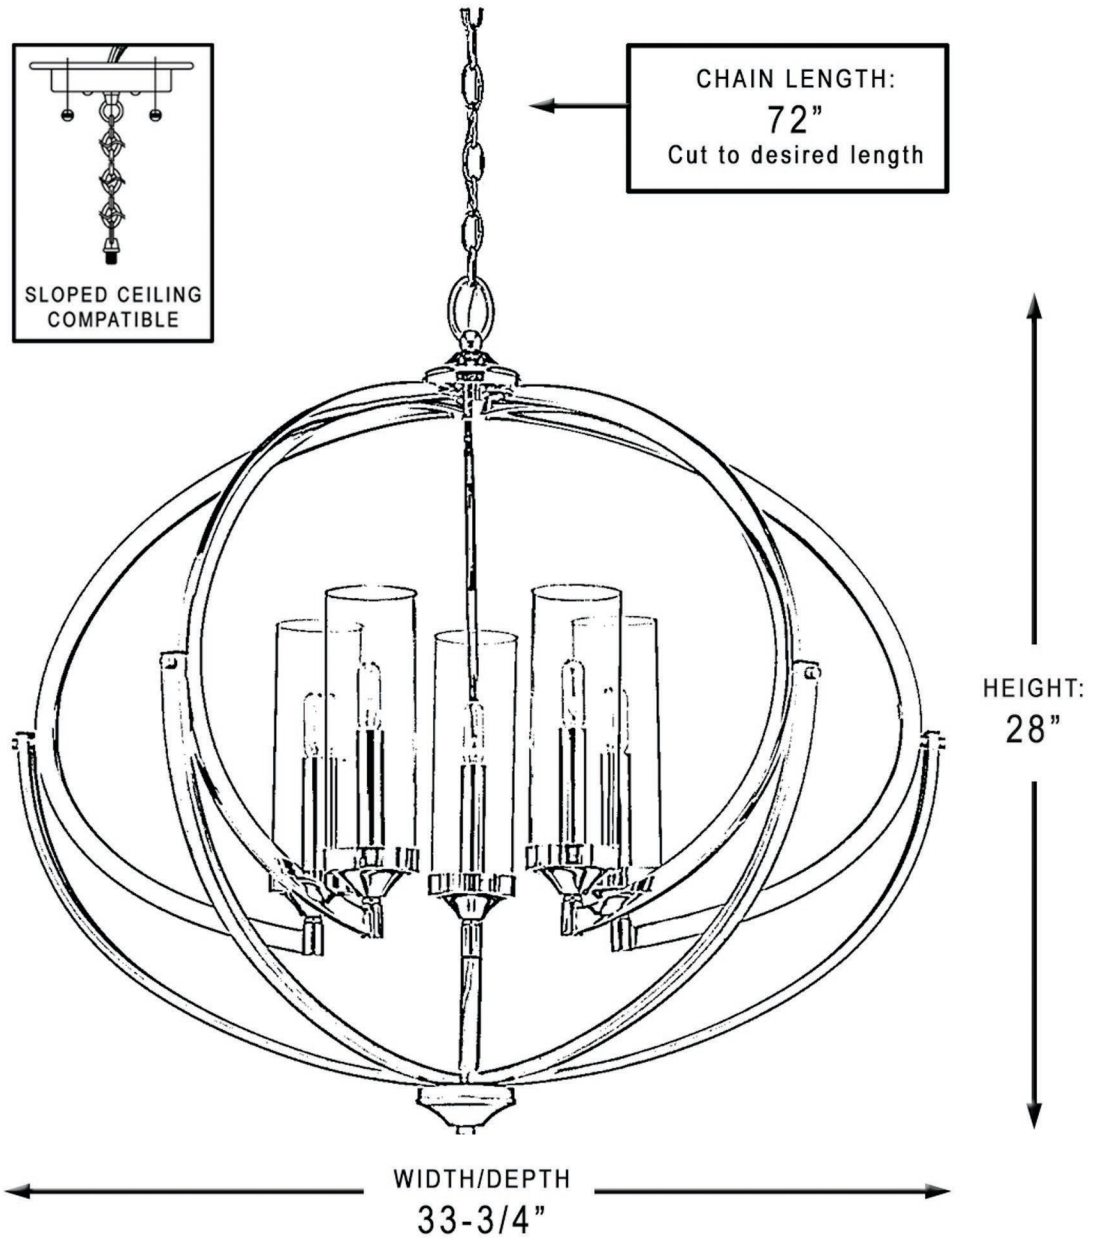

urban ambiance

UHP2351

INTERIOR CHANDELIER

CHAIN LENGTH:
72"
Cut to desired length

Collection	Baton Rouge
Finish	Olde Bronze
Shade	N/A
Bulb Type	B10 Candelabra
Bulb Wattage	60W
Number of Bulbs	5
Bulbs Included	NO
Certification	UL
Rated For	Dry Locations
Weight	18.25 Pounds
Chain Length	6 Feet
Extension Rods	N/A
Material Construction	Steel