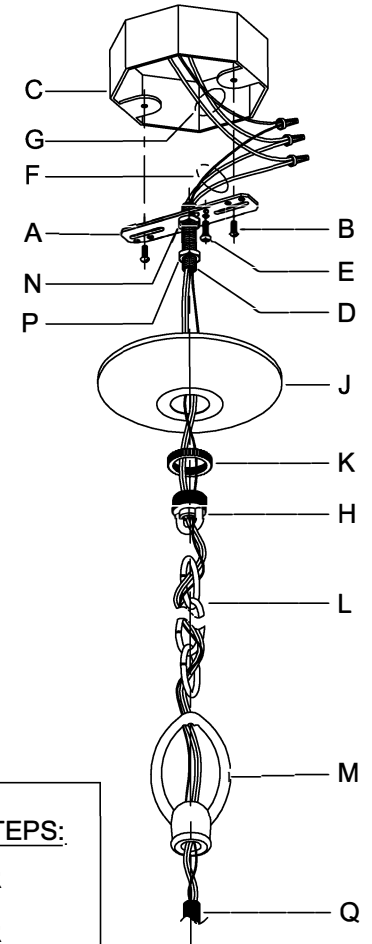

WARNING - If any Special Control Devices are used with this Fixture, Follow the Instructions Carefully to assure full compliance with N.E.C. requirements. If there are any questions, contact a Qualified Electrical Contractor.

CAUTION - All glass is fragile, use care when handling Glass component(s) and or Lamp(s).

CANOPY MOUNTING & WIRE CONNECTION ASSEMBLY STEPS:

1. D,E → A
2. B,A → C
3. N,P,H → D (TO LOCK) (APRETAR) (À VERROUILLER)
4. P → H
5. U → V,W
6. F → M
7. M → Q
8. L → M
9. J,K → L
10. L → H
11. F → L,K,J,H,D
12. F → G
13. J,K → H

FIXTURE ASSEMBLY STEPS:

1. S → R
2. T → R

B, C, G & S
(NOT FURNISHED)
(NO INCLUIDA)
(NON FOURNIE)

UHP2350, UHP2351