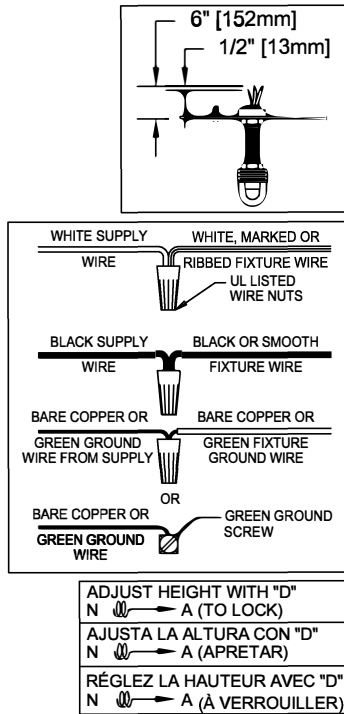

WARNING - If any Special Control Devices are used with this Fixture, Follow the Instructions Carefully to assure full compliance with N.E.C. requirements. If there are any questions, contact a Qualified Electrical Contractor.

CAUTION - All glass is fragile, use care when handling Glass component(s) and or Lamp(s).

CANOPY MOUNTING & WIRE CONNECTION ASSEMBLY STEPS:

1. D,E → A
2. B,A → C
3. N,P,H → D (TO LOCK) (APRETAR) (À VERROUILLER)
4. P → H
5. U → V,W
6. F → M
7. M → Q
8. L → M
9. J,K → L
10. L → H
11. F → L,K,J,H,D
12. F → G
13. J,K → H

FIXTURE ASSEMBLY STEPS:

1. S → R
2. T → R

B, C, G & S
(NOT FURNISHED)
(NO INCLUIDA)
(NON FOURNIE)

UHP2350, UHP2351