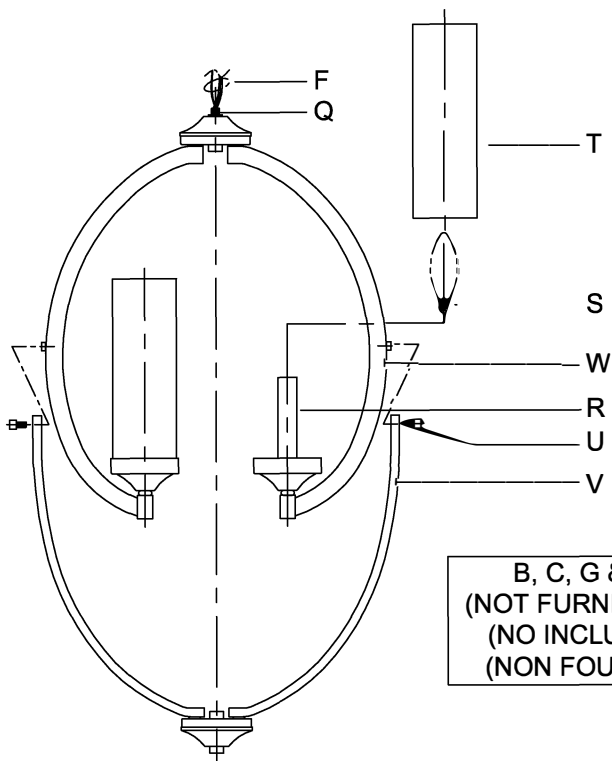

CAUTION - All glass is fragile, use care when handling Glass component(s) and or Lamp(s).

CANOPY MOUNTING & WIRE CONNECTION ASSEMBLY STEPS:

1. D,E → A
2. B,A → C
3. N,P,H → D (TO LOCK) (APRETAR) (À VERROUILLER)
4. P → H
5. U → V,W
6. F → M
7. M → Q
8. L → M
9. J,K → L
10. L → H
11. F → L,K,J,H,D
12. F → G
13. J,K → H

FIXTURE ASSEMBLY STEPS:

1. S → R
2. T → R

B, C, G & S
(NOT FURNISHED)
(NO INCLUIDA)
(NON FOURNIE)

UHP2350, UHP2351