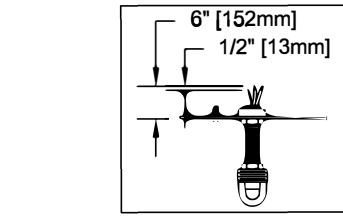

CAUTION - All glass is fragile, use care when handling Glass component(s) and or Lamp(s).

CANOPY MOUNTING & WIRE CONNECTION ASSEMBLY STEPS:

ADJUST HEIGHT WITH "D"
N → A (TO LOCK)
AJUSTA LA ALTURA CON "D"
N → A (APRETAR)
RÉGLEZ LA HAUTEUR AVEC "D"
N → A (À VERROUILLER)