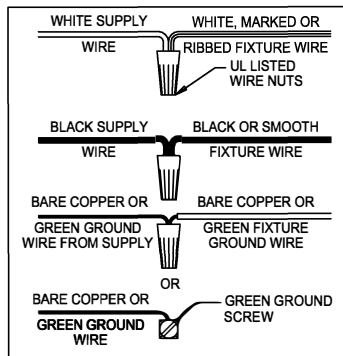

WARNING - If any Special Control Devices are used with this Fixture, Follow the Instructions Carefully to assure full compliance with N.E.C. requirements. If there are any questions, contact a Qualified Electrical Contractor.

CAUTION - All glass is fragile, use care when handling Glass component(s) and or Lamp(s).

CANOPY MOUNTING & WIRE CONNECTION ASSEMBLY STEPS:

ADJUST HEIGHT WITH "D"
N → A (TO LOCK)
AJUSTA LA ALTURA CON "D"
N → A (APRETAR)
RÉGLEZ LA HAUTEUR AVEC "D"
N → A (À VERROUILLER)