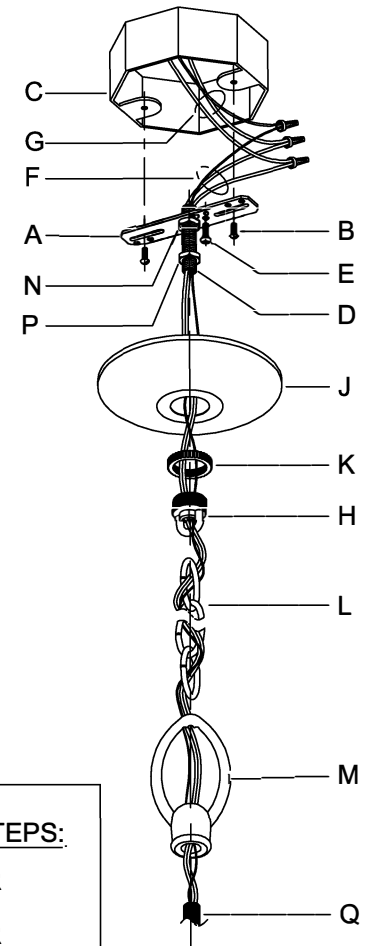

CAUTION - All glass is fragile, use care when handling Glass component(s) and or Lamp(s).

CANOPY MOUNTING & WIRE CONNECTION ASSEMBLY STEPS:

ADJUST HEIGHT WITH "D"
N → A (TO LOCK)
AJUSTA LA ALTURA CON "D"
N → A (APRETAR)
RÉGLEZ LA HAUTEUR AVEC "D"
N → A (À VERROUILLER)

1. D,E → A
2. B,A → C
3. N,P,H → D (TO LOCK) (APRETAR) (À VERROUILLER)
4. P → H
5. U → V,W
6. F → M
7. M → Q
8. L → M
9. J,K → L
10. L → H
11. F → L,K,J,H,D
12. F → G
13. J,K → H

FIXTURE ASSEMBLY STEPS:

1. S → R
2. T → R

B, C, G & S
(NOT FURNISHED)
(NO INCLUIDA)
(NON FOURNIE)

UHP2350, UHP2351