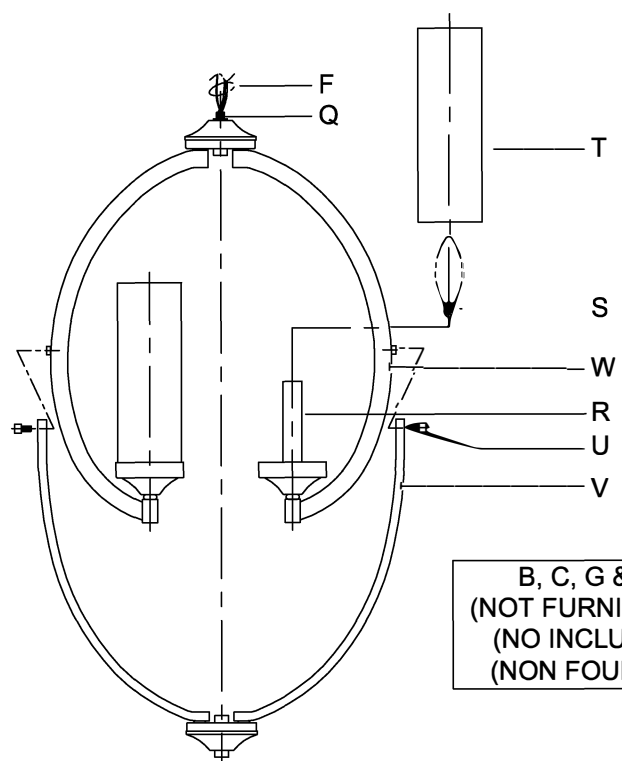

B, C, G & S
(NOT FURNISHED)
(NO INCLUIDA)
(NON FOURNIE)