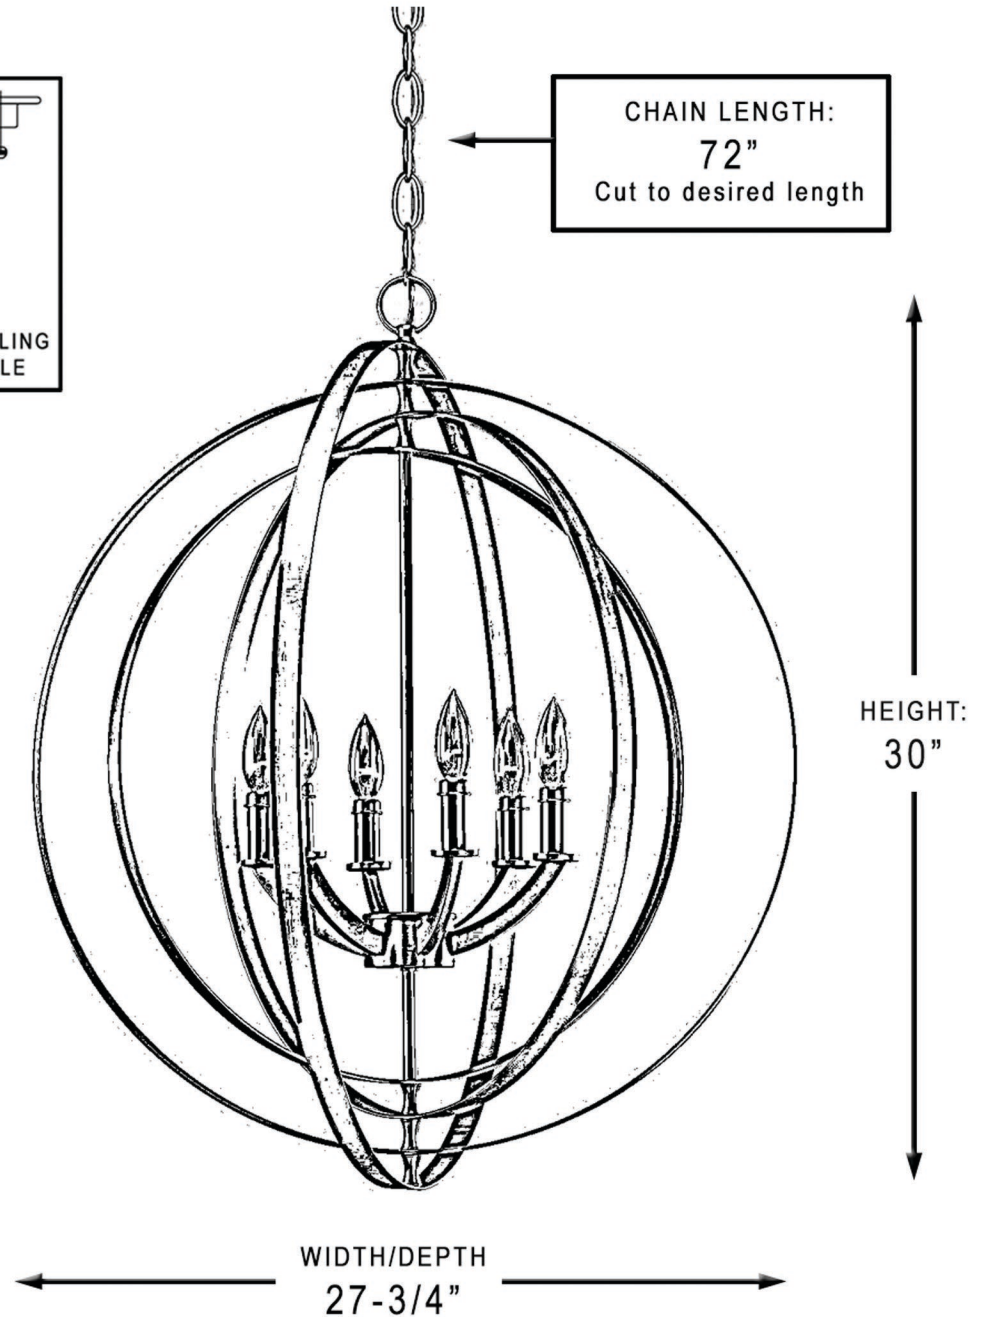

urban ambiance

UHP2330

INTERIOR CHANDELIER

Collection	Arezzo
Finish	Olde Bronze
Shade	N/A
Bulb Type	B10 Cadelabra Base
Bulb Wattage	60W
Number of Bulbs	6
Bulbs Included	NO
Certification	UL
Rated For	Dry Locations
Weight	17.25 Pounds
Chain Length	10 Feet
Extension Rods	N/A
Material Construction	Steel