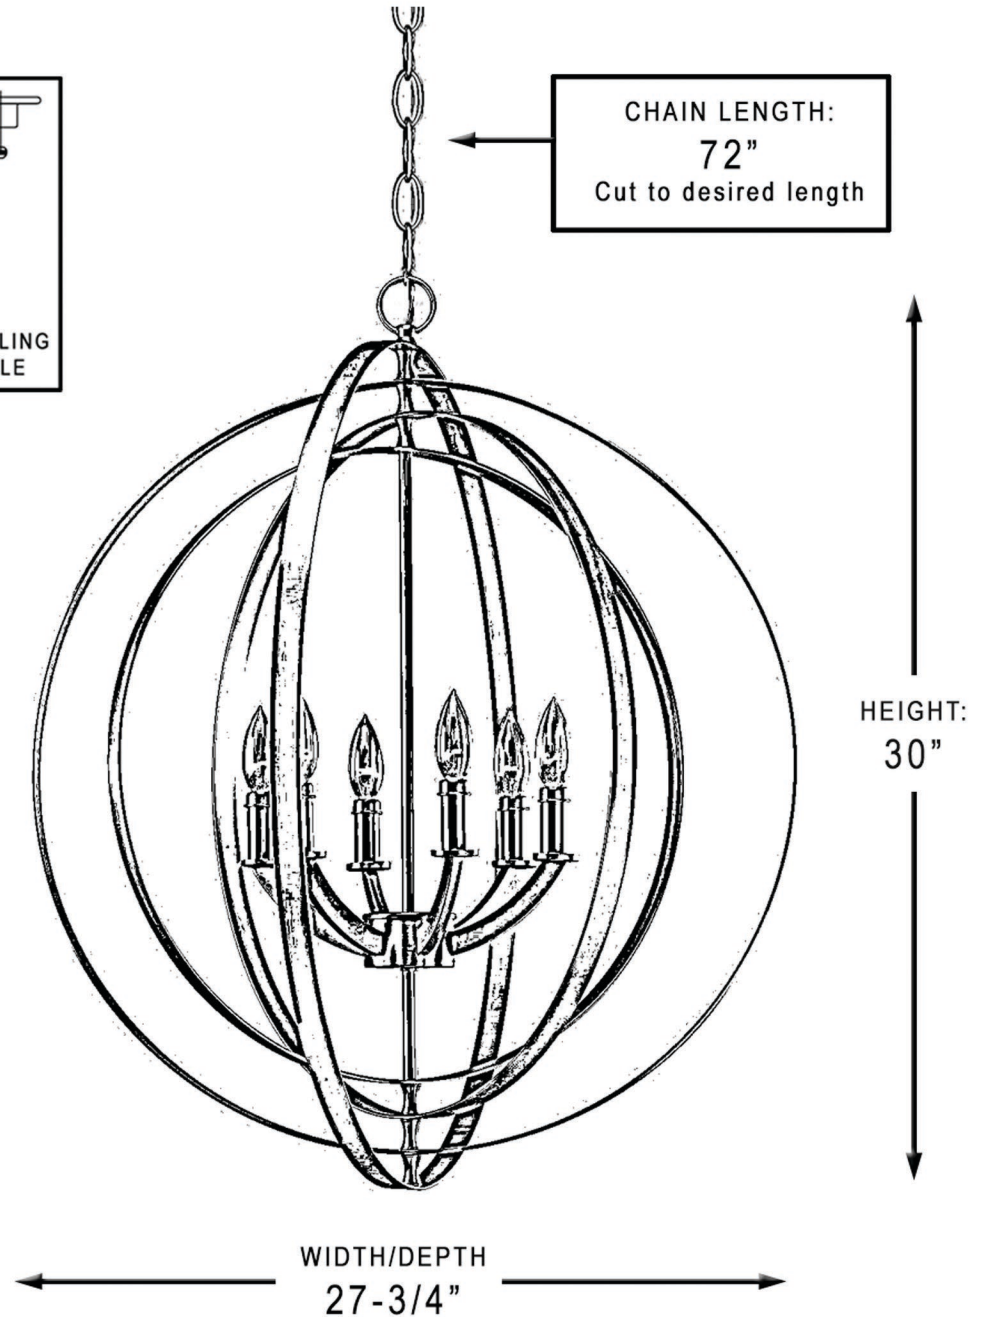

urban ambiance

UHP2329

INTERIOR CHANDELIER

Collection	Arezzo
Finish	Brushed Nickel
Shade	N/A
Bulb Type	B10 Cadelabra Base
Bulb Wattage	60W
Number of Bulbs	6
Bulbs Included	NO
Certification	UL
Rated For	Dry Locations
Weight	17.25 Pounds
Chain Length	10 Feet
Extension Rods	N/A
Material Construction	Steel