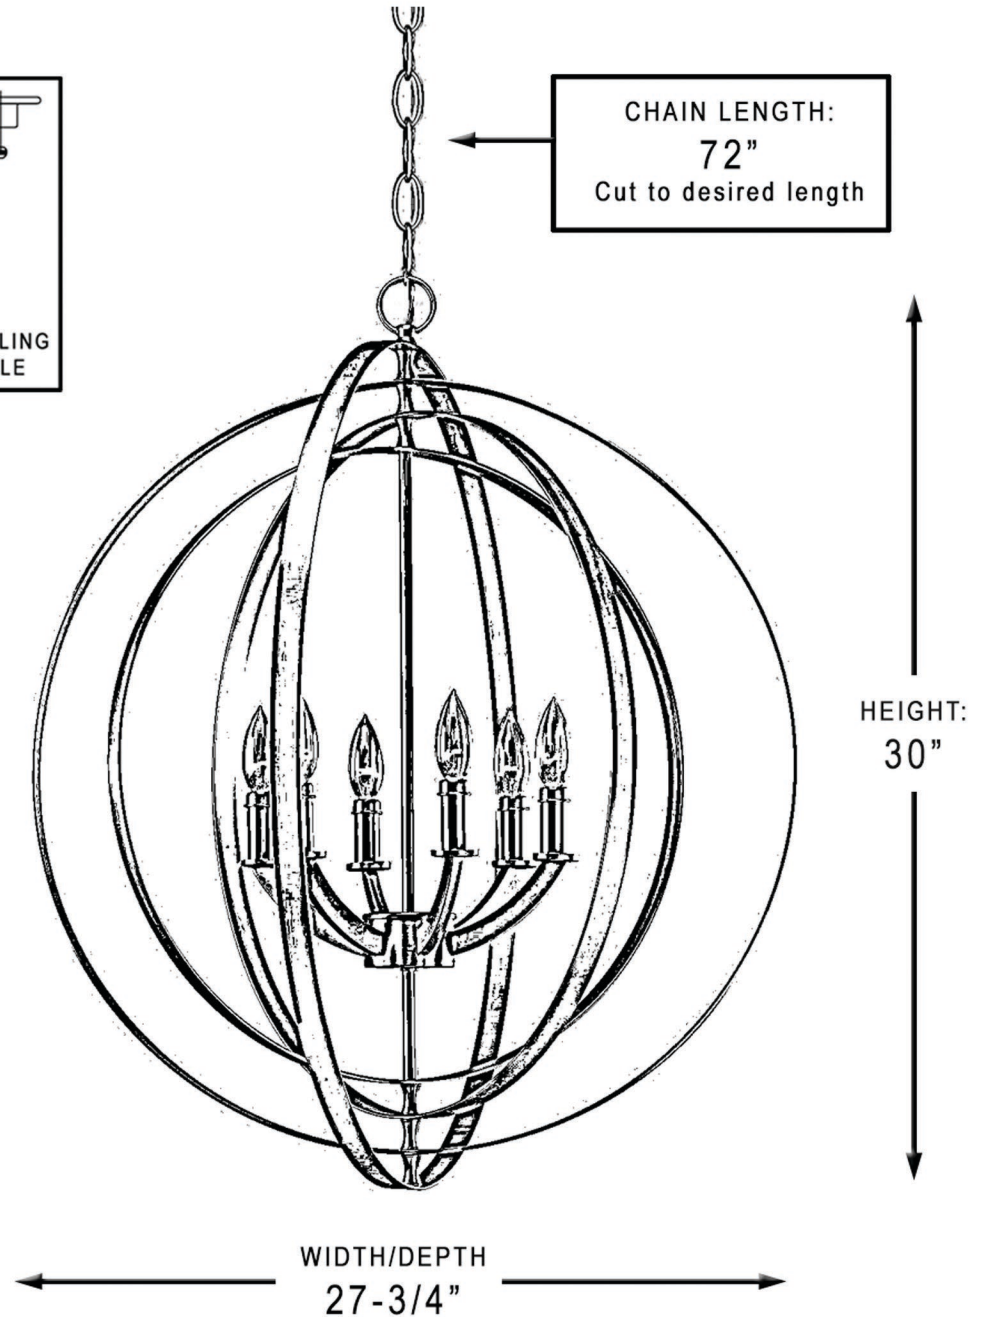

### INTERIOR CHANDELIER

<b>Collection</b>	Arezzo
<b>Finish</b>	Polished Nickel
<b>Shade</b>	N/A
<b>Bulb Type</b>	B10 Cadelabra Base
<b>Bulb Wattage</b>	60W
<b>Number of Bulbs</b>	6
<b>Bulbs Included</b>	NO
<b>Certification</b>	UL
<b>Rated For</b>	Dry Locations
<b>Weight</b>	17.25 Pounds
<b>Chain Length</b>	10 Feet
<b>Extension Rods</b>	N/A
<b>Material Construction</b>	Steel