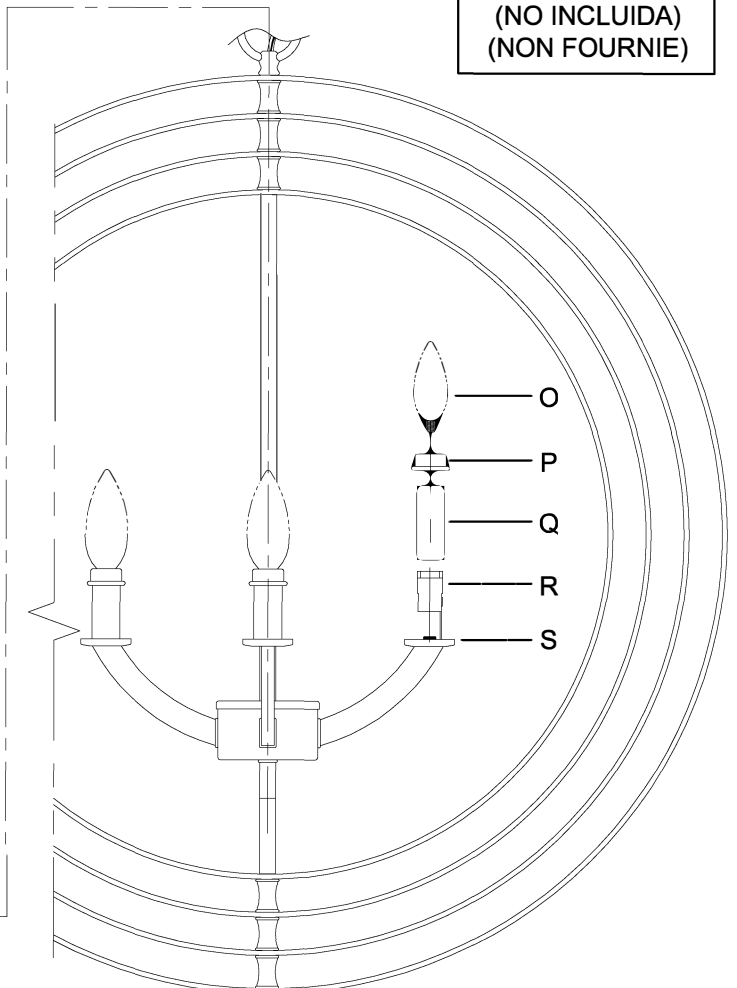

WARNING - If any Special Control Devices are used with this Fixture, Follow the Instructions Carefully to assure full compliance with N.E.C. requirements. If there are any questions, contact a Qualified Electrical Contractor.

WARNING - This product contains chemicals known to the State of California to cause cancer, birth defects and /or other reproductive harm. Thoroughly wash hands after installing, handling, cleaning, or otherwise touching this product.

CAUTION - All glass is fragile, use care when handling Glass component(s) and or Lamp(s).

*****
ASSEMBLY STEPS:

PASOS PARA ENSAMBLAR:

MODE D'ASSEMBLAGE:

1. D,E → A
2. B,A → C
3. I,J,F → D
4. J → F (TO LOCK) (APRETAR) (À VERROUILLER)
5. M → N
6. H → N,M
7. L,K → M
8. M → F
9. H → F,D
10. H → G

11. K,L → F
12. Q → R,S
13. P → Q
14. O → R

ADJUST HEIGHT WITH "D"
I → A (TO LOCK)

AJUSTA LA ALTURA CON "D"
I → A (APRETAR)

RÉGLEZ LA HAUTEUR AVEC "D"
I → A (À VERROUILLER)

B, C, G & O
(NOT FURNISHED)
(NO INCLUIDA)
(NON FOURNIE)