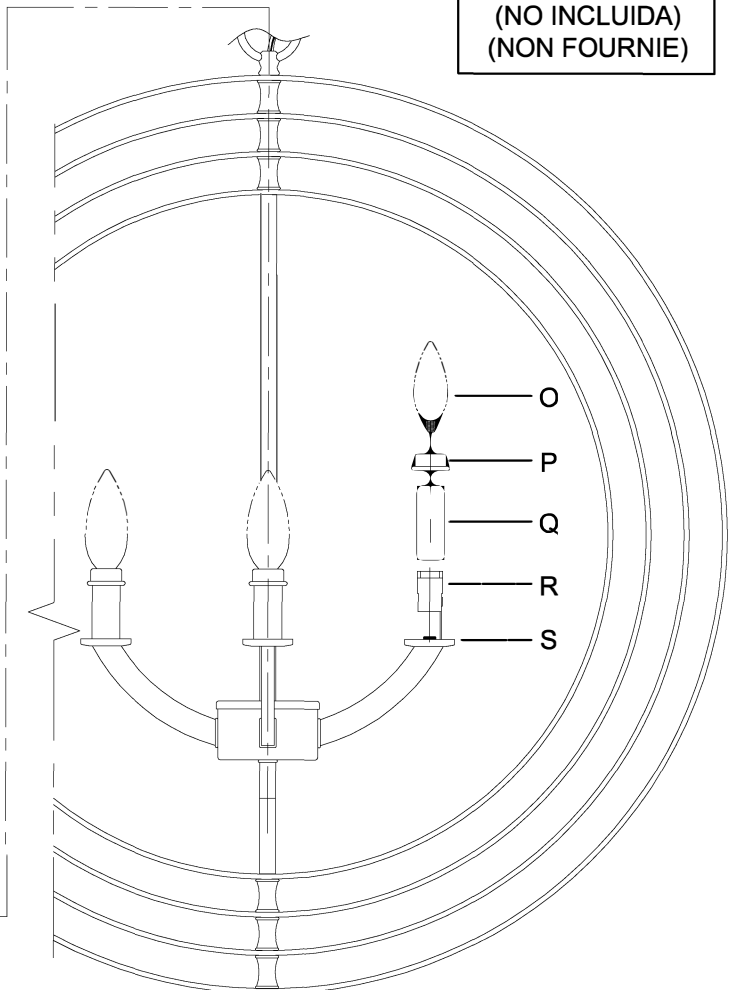

WARNING - If any Special Control Devices are used with this Fixture, Follow the Instructions Carefully to assure full compliance with N.E.C. requirements. If there are any questions, contact a Qualified Electrical Contractor.

WARNING - This product contains chemicals known to the State of California to cause cancer, birth defects and /or other reproductive harm. Thoroughly wash hands after installing, handling, cleaning, or otherwise touching this product.

CAUTION - All glass is fragile, use care when handling Glass component(s) and or Lamp(s).

ASSEMBLY STEPS:

PASOS PARA ENSAMBLAR:

MODE D'ASSEMBLAGE:

1. D,E → A
2. B,A → C
3. I,J,F → D
4. J → F (TO LOCK) (APRETAR) (À VERROUILLER)
5. M → N
6. H → N,M
7. L,K → M
8. M → F
9. H → F,D
10. H → G

11. K,L → F
12. Q → R,S
13. P → Q
14. O → R

ADJUST HEIGHT WITH "D"
I → A (TO LOCK)

AJUSTA LA ALTURA CON "D"
I → A (APRETAR)

RÉGLEZ LA HAUTEUR AVEC "D"
I → A (À VERROUILLER)

B, C, G & O
(NOT FURNISHED)
(NO INCLUIDA)
(NON FOURNIE)

UHP2325, UHP2326
UHP2327

UHP2328, UHP2329
UHP2330