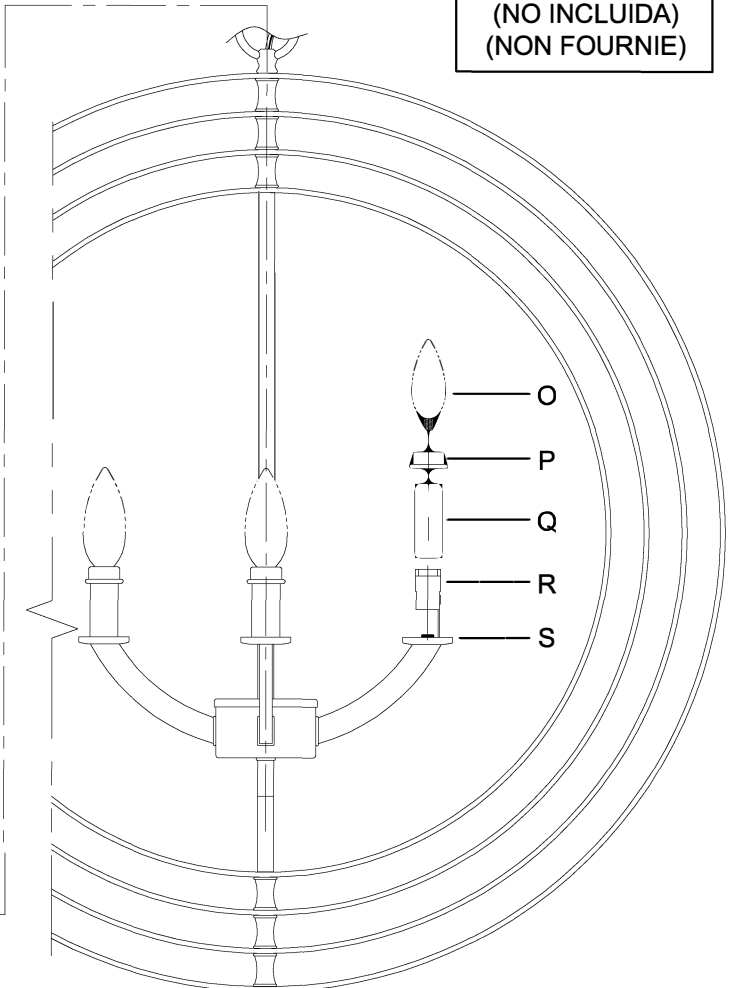

WARNING - If any Special Control Devices are used with this Fixture, Follow the Instructions Carefully to assure full compliance with N.E.C. requirements. If there are any questions, contact a Qualified Electrical Contractor.

WARNING - This product contains chemicals known to the State of California to cause cancer, birth defects and /or other reproductive harm. Thoroughly wash hands after installing, handling, cleaning, or otherwise touching this product.

CAUTION - All glass is fragile, use care when handling Glass component(s) and or Lamp(s).

*****
ASSEMBLY STEPS:

PASOS PARA ENSAMBLAR:

MODE D'ASSEMBLAGE:

1. D,E → A
2. B,A → C
3. I,J,F → D
4. J → F (TO LOCK) (APRETAR) (À VERROUILLER)
5. M → N
6. H → N,M
7. L,K → M
8. M → F
9. H → F,D
10. H → G

11. K,L → F
12. Q → R,S
13. P → Q
14. O → R

ADJUST HEIGHT WITH "D"
I → A (TO LOCK)

AJUSTA LA ALTURA CON "D"
I → A (APRETAR)

RÉGLEZ LA HAUTEUR AVEC "D"
I → A (À VERROUILLER)

B, C, G & O
(NOT FURNISHED)
(NO INCLUIDA)
(NON FOURNIE)

UHP2325, UHP2326
UHP2327

UHP2328, UHP2329
UHP2330