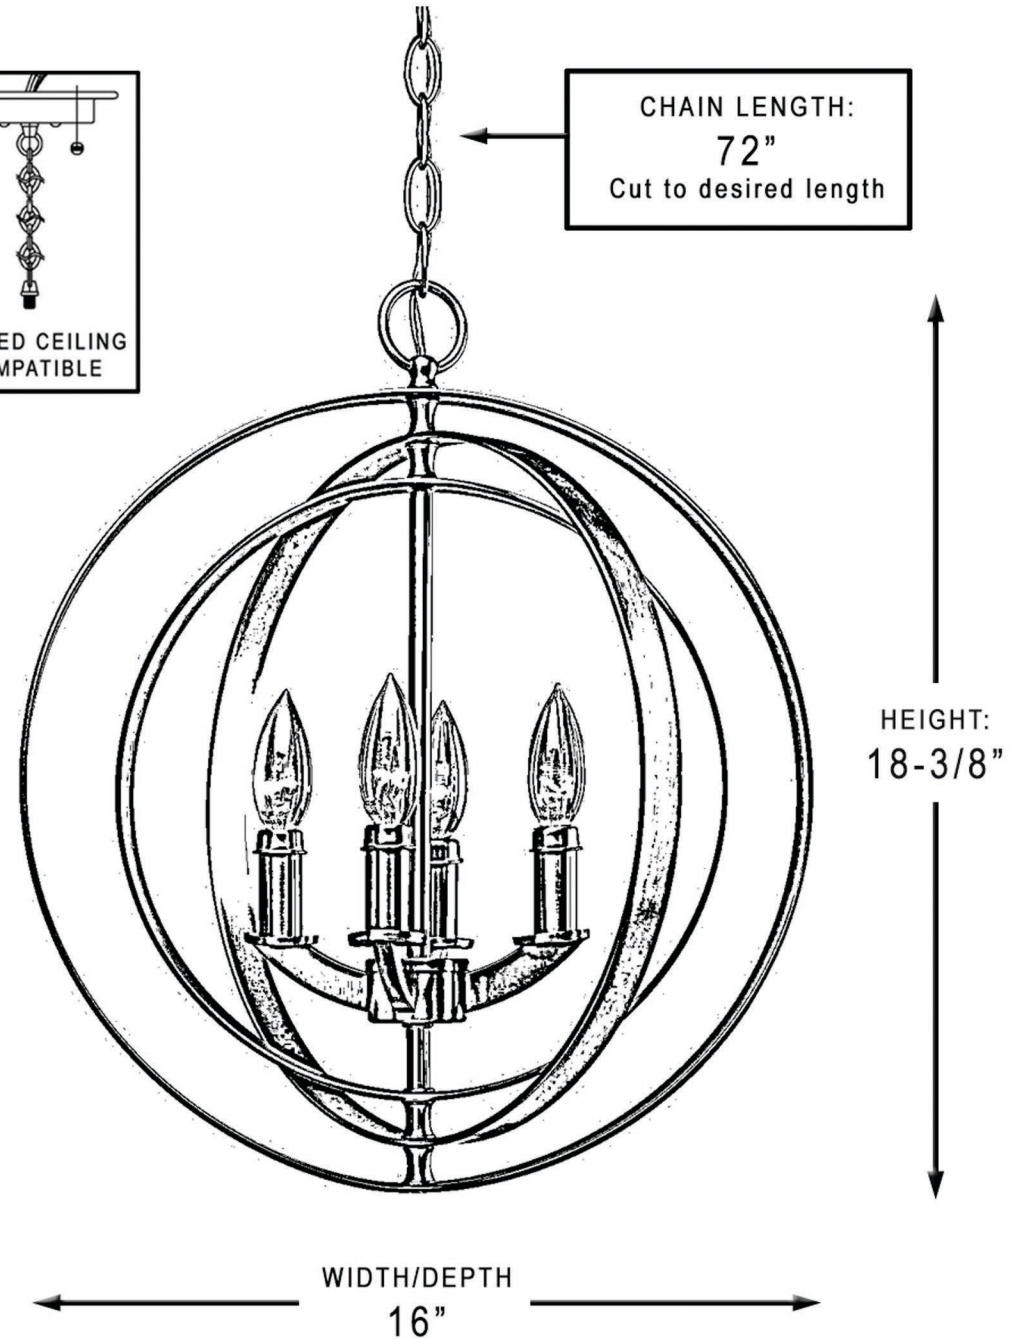

### INTERIOR CHANDELIER

<b>Collection</b>	Arezzo
<b>Finish</b>	Olde Bronze
<b>Shade</b>	N/A
<b>Bulb Type</b>	B10 Cadelabra Base
<b>Bulb Wattage</b>	60W
<b>Number of Bulbs</b>	4
<b>Bulbs Included</b>	NO
<b>Certification</b>	UL
<b>Rated For</b>	Dry Locations
<b>Weight</b>	6 Pounds
<b>Chain Length</b>	6 Feet
<b>Extension Rods</b>	N/A
<b>Material Construction</b>	Steel