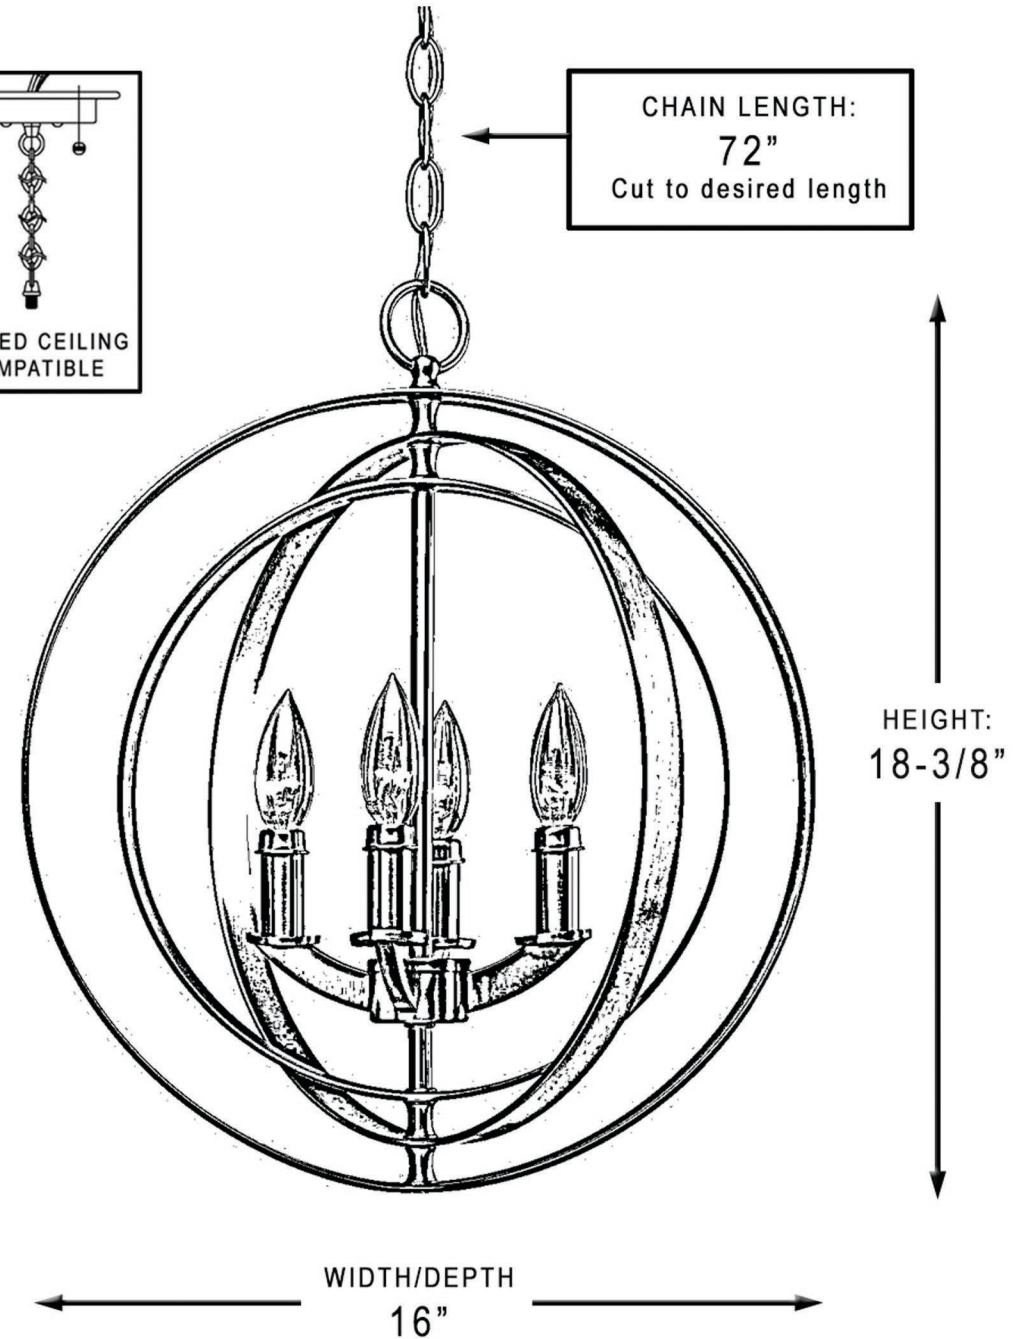

urban ambiance

UHP2323

INTERIOR CHANDELIER

| | |
|------------------------------|---------------------|
| Collection | Arezzo |
| Finish | Brushed Nickel |
| Shade | N/A |
| Bulb Type | B10 Candelabra Base |
| Bulb Wattage | 60W |
| Number of Bulbs | 4 |
| Bulbs Included | NO |
| Certification | UL |
| Rated For | Dry Locations |
| Weight | 6 Pounds |
| Chain Length | 6 Feet |
| Extension Rods | N/A |
| Material Construction | Steel |