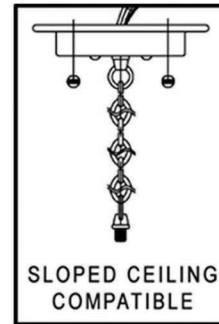

urban ambiance

UHP2323

INTERIOR CHANDELIER

| | |
|------------------------------|---------------------|
| Collection | Arezzo |
| Finish | Brushed Nickel |
| Shade | N/A |
| Bulb Type | B10 Candelabra Base |
| Bulb Wattage | 60W |
| Number of Bulbs | 4 |
| Bulbs Included | NO |
| Certification | UL |
| Rated For | Dry Locations |
| Weight | 6 Pounds |
| Chain Length | 6 Feet |
| Extension Rods | N/A |
| Material Construction | Steel |