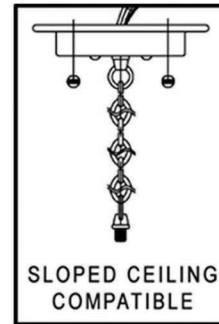

### INTERIOR CHANDELIER

<b>Collection</b>	Arezzo
<b>Finish</b>	Polished Nickel
<b>Shade</b>	N/A
<b>Bulb Type</b>	B10 Candelabra Base
<b>Bulb Wattage</b>	60W
<b>Number of Bulbs</b>	4
<b>Bulbs Included</b>	NO
<b>Certification</b>	UL
<b>Rated For</b>	Dry Locations
<b>Weight</b>	6 Pounds
<b>Chain Length</b>	6 Feet
<b>Extension Rods</b>	N/A
<b>Material Construction</b>	Steel