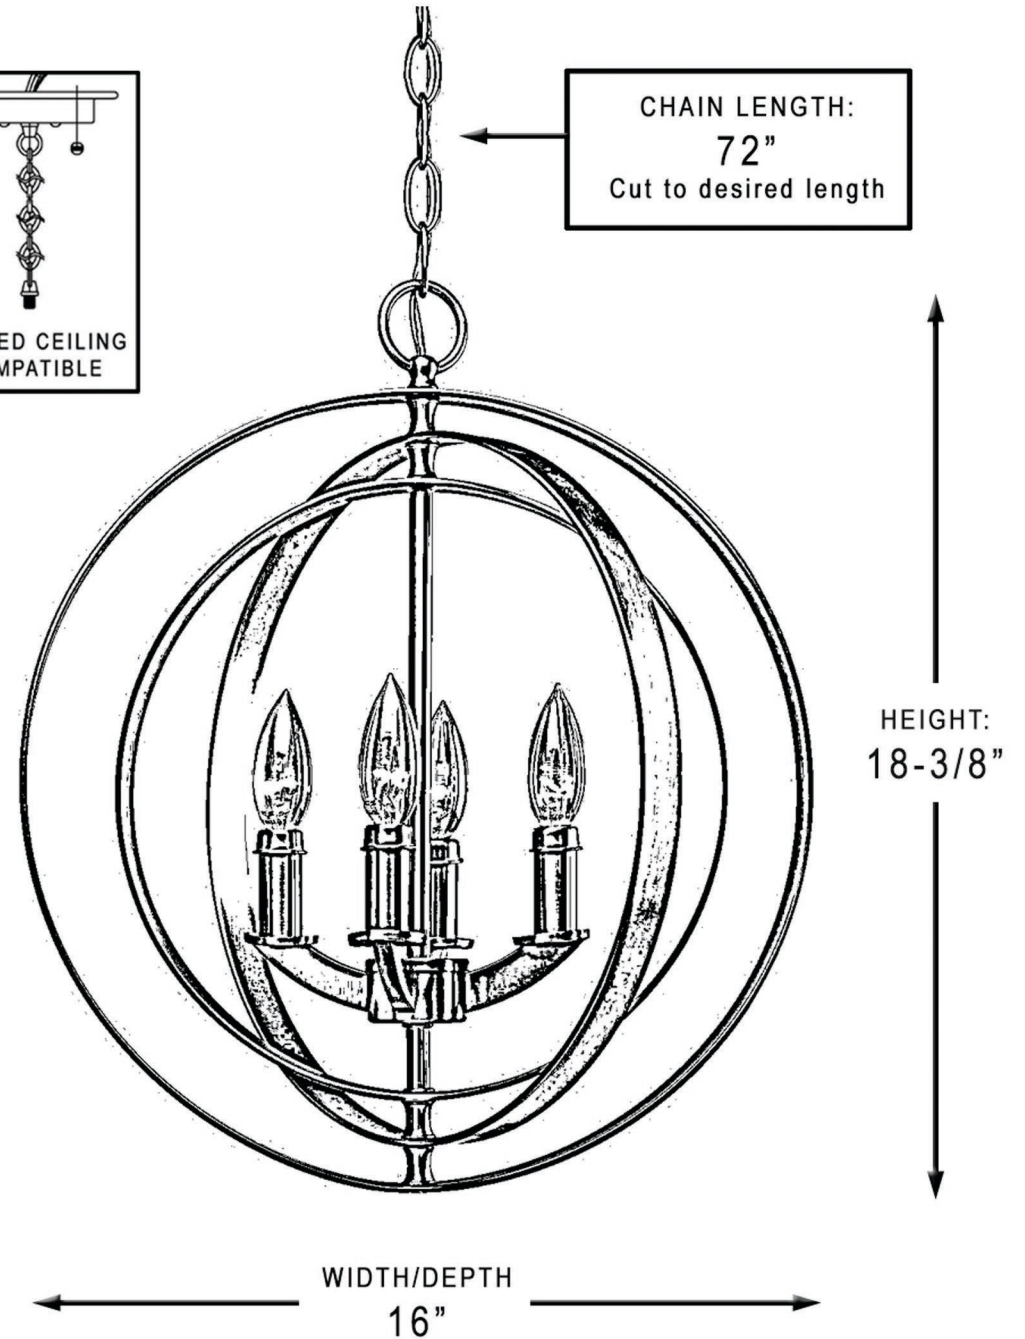

### INTERIOR CHANDELIER

<b>Collection</b>	Arezzo
<b>Finish</b>	Polished Nickel
<b>Shade</b>	N/A
<b>Bulb Type</b>	B10 Candelabra Base
<b>Bulb Wattage</b>	60W
<b>Number of Bulbs</b>	4
<b>Bulbs Included</b>	NO
<b>Certification</b>	UL
<b>Rated For</b>	Dry Locations
<b>Weight</b>	6 Pounds
<b>Chain Length</b>	6 Feet
<b>Extension Rods</b>	N/A
<b>Material Construction</b>	Steel