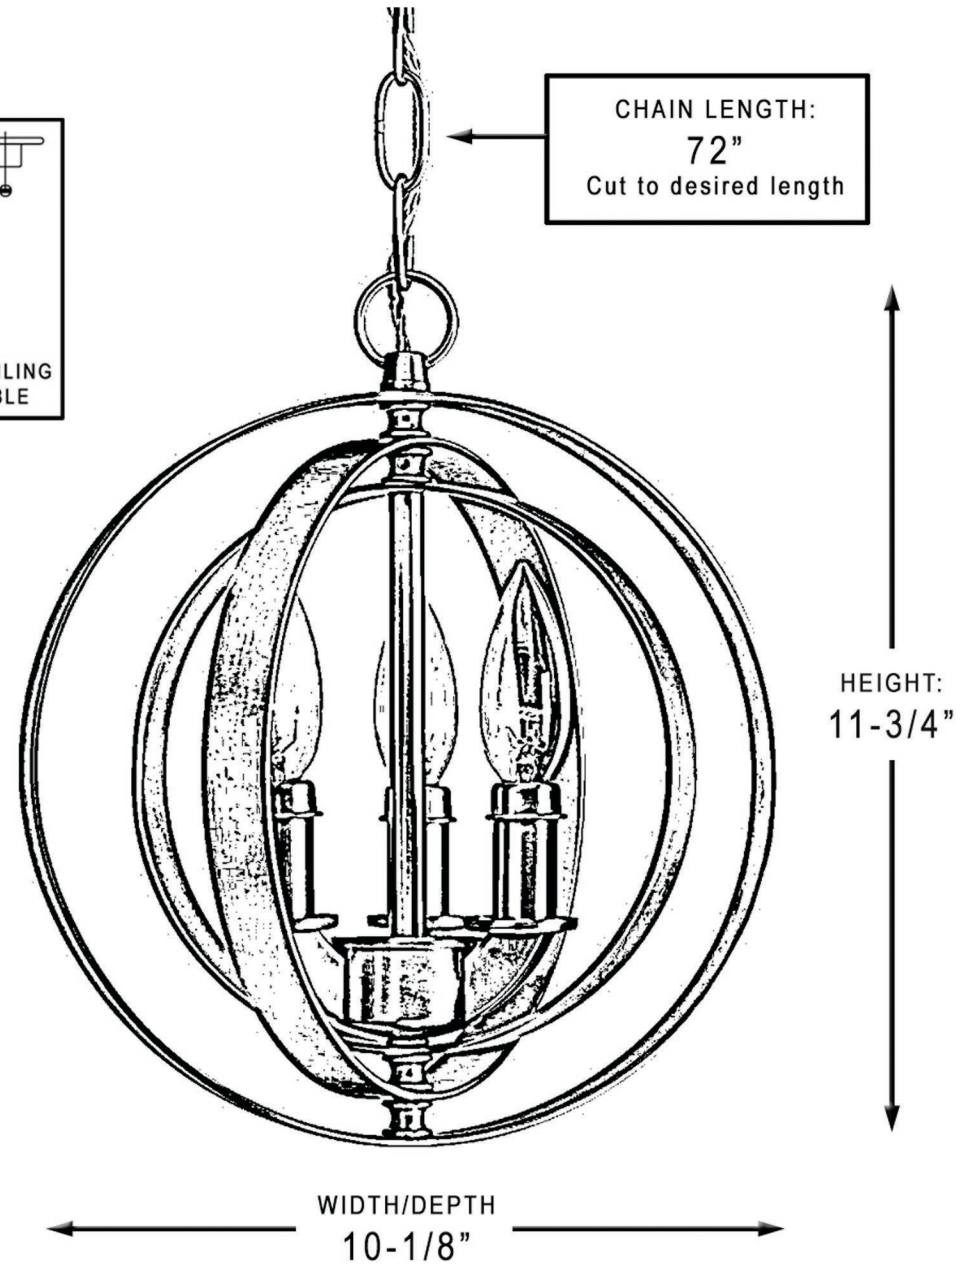

urban ambiance

UHP2320

INTERIOR CHANDELIER

Collection	Arezzo
Finish	Brushed Nickel
Shade	None
Bulb Type	B10 Candelabra
Bulb Wattage	60W
Number of Bulbs	3
Bulbs Included	NO
Certification	UL
Rated For	Dry Locations
Weight	9 Pounds
Chain Length	6 Feet
Extension Rods	N/A
Material Construction	Steel