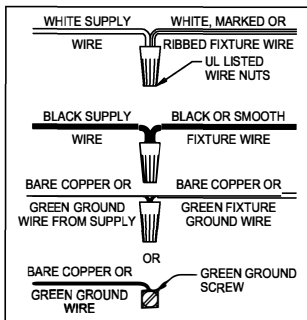

UHP2309

WARNING - If any Special Control Devices are used with this Fixture, Follow the Instructions Carefully to assure full compliance with N.E.C. requirements. If there are any questions, contact a Qualified Electrical Contractor.
CAUTION - All glass is fragile, use care when handling Glass component(s) and or Lamp(s).

CANOPY MOUNTING & WIRE CONNECTION ASSEMBLY STEPS:

ADJUST HEIGHT WITH "D"
 N → A (TO LOCK)
 RÉGLEZ LA HAUTEUR AVEC "D"
 N → A (À VERROUILLER)
 AJUSTA LA ALTURA CON "D"
 N → A (APRETAR)

C, B, G & R
 (NOT FURNISHED)
 (NON FOURNIE)
 (NO INCLUIDA)