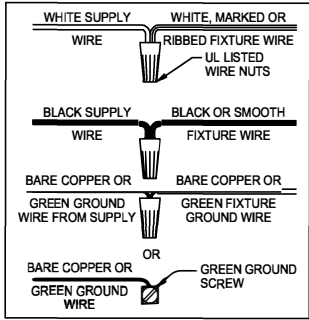

## UHP2308

**WARNING** - If any Special Control Devices are used with this Fixture, Follow the Instructions Carefully to assure full compliance with N.E.C. requirements. If there are any questions, contact a Qualified Electrical Contractor.  
**CAUTION** - All glass is fragile, use care when handling Glass component(s) and or Lamp(s).

### CANOPY MOUNTING & WIRE CONNECTION ASSEMBLY STEPS:

ADJUST HEIGHT WITH "D"  
 N → A (TO LOCK)  
 RÉGLEZ LA HAUTEUR AVEC "D"  
 N → A (À VERROUILLER)  
 AJUSTA LA ALTURA CON "D"  
 N → A (APRETAR)

**C, B, G & R**  
 (NOT FURNISHED)  
 (NON FOURNIE)  
 (NO INCLUIDA)